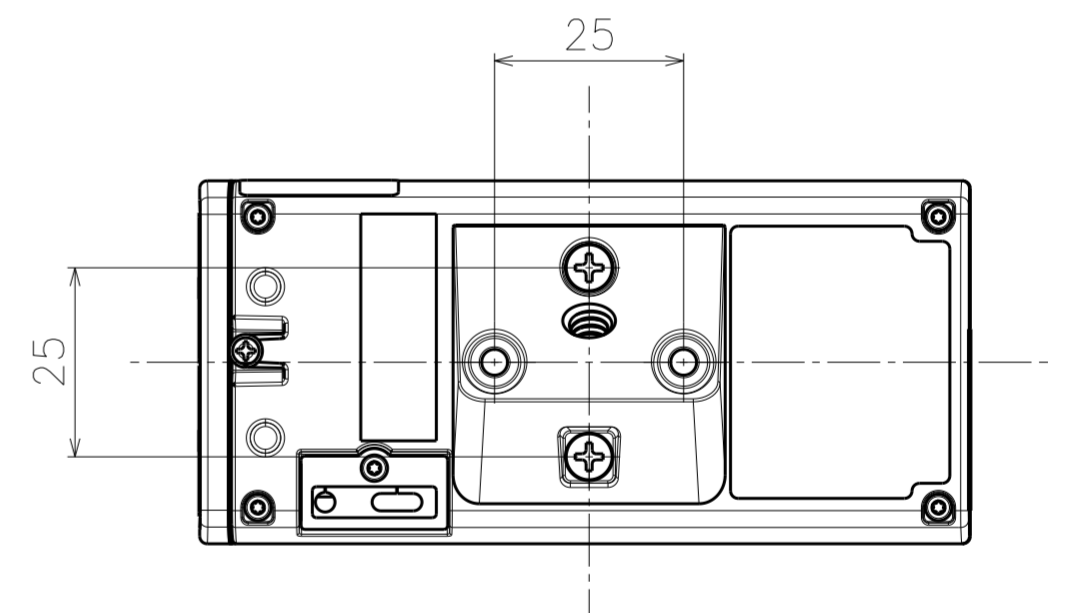

1/4-20UNC
(Depth 5.5 mm (7/32 inches))

Model number	Color
WV-S7130UX	
WV-B71300-F3	i-PRO white
WV-S71300-F3	
WV-B71300-F3-1	Black

Mass : Approx. 185 g {0.41 lbs}

Without Mount base

Model number
WV-S7130UX
WV-B71300-F3
WV-S71300-F3
WV-B71300-F3-1

Mass : Approx. 157 g {0.35 lbs} (Without Mount base)

Inside of side cover
(S=2:1)

Attach to WV-Q180UX

Model number
WV-S7130UX
WV-B71300-F3
WV-S71300-F3
WV-B71300-F3-1

With Protection cover

Attach to WV-Q180UX

Model number
WV-S7130UX
WV-B71300-F3
WV-S71300-F3
WV-B71300-F3-1

Mass : Approx. 197 g {0.43 lbs}
 Approx. 169 g {0.37 lbs} (Without Mount base)

With Protection cover

Model number
WV-B71300-F3-1