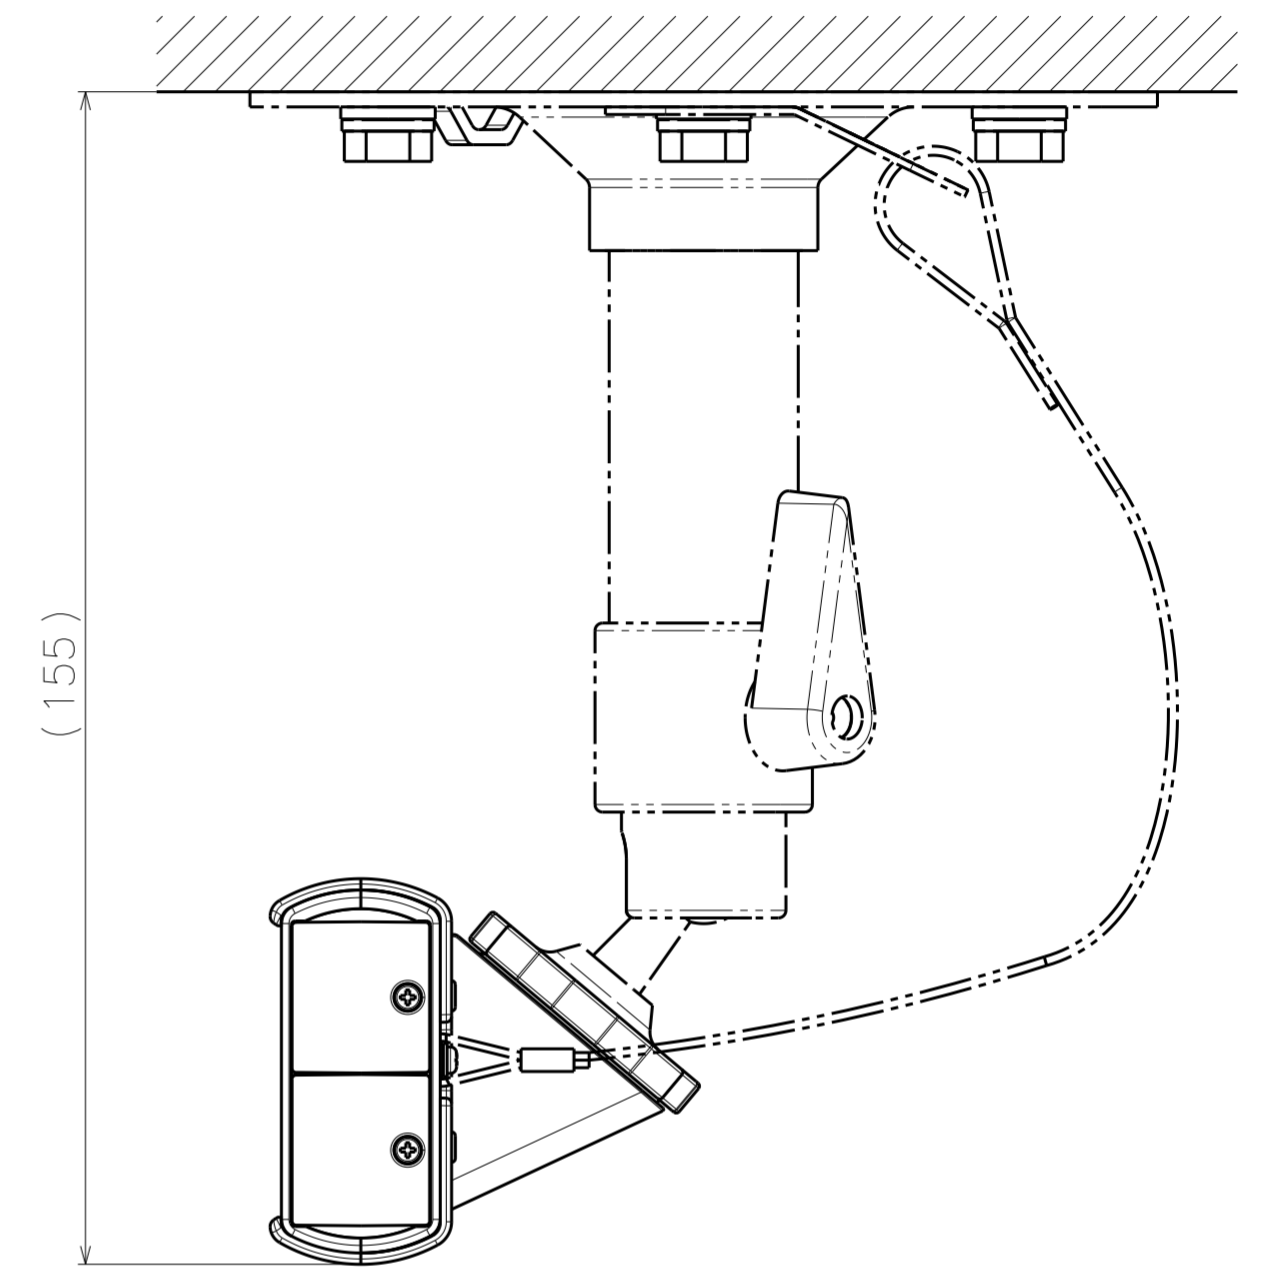

1/4-20UNC
(Depth 5.5 mm (7/32 inches))

Model number	Color
WV-S7130UX	
WV-B71300-F3	i-PRO white
WV-S71300-F3	
WV-B71300-F3-1	Black

Mass : Approx. 185 g {0.41 lbs}

Without Mount base

Model number
WV-S7130UX
WV-B71300-F3
WV-S71300-F3
WV-B71300-F3-1

Mass : Approx. 157 g {0.35 lbs} (Without Mount base)

Inside of side cover
(S=2:1)

Attach to WV-Q180UX

Model number
WV-S7130UX
WV-B71300-F3
WV-S71300-F3
WV-B71300-F3-1

With Protection cover

Attach to WV-Q180UX

Model number
WV-S7130UX
WV-B71300-F3
WV-S71300-F3
WV-B71300-F3-1

Mass : Approx. 197 g {0.43 lbs}
 Approx. 169 g {0.37 lbs} (Without Mount base)

With Protection cover

Model number
WV-B71300-F3-1