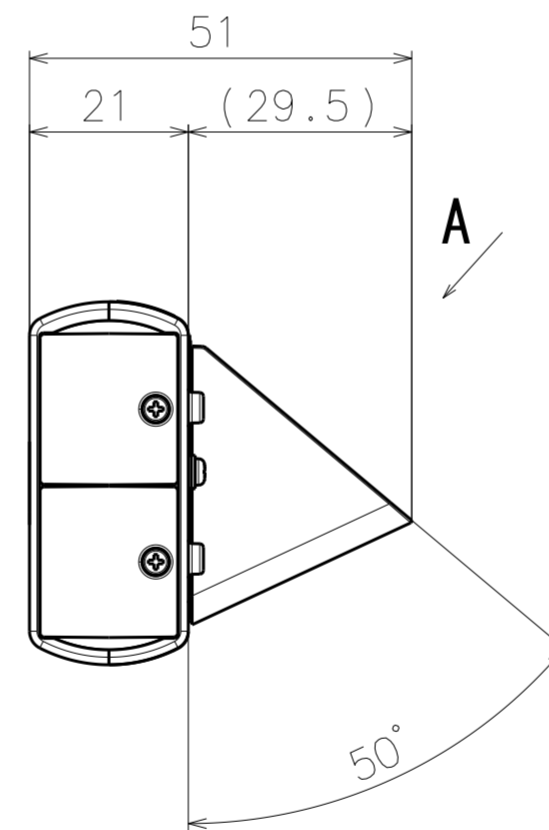

1/4-20UNC
(Depth 5.5 mm (7/32 inches))

Model number	Color
WV-S7130UX	
WV-B71300-F3	i-PRO white
WV-S71300-F3	
WV-B71300-F3-1	Black

Mass : Approx. 185 g {0.41 lbs}

Without Mount base

Model number
WV-S7130UX
WV-B71300-F3
WV-S71300-F3
WV-B71300-F3-1

Mass : Approx. 157 g {0.35 lbs} (Without Mount base)

Inside of side cover
(S=2:1)

Attach to WV-Q180UX

Model number
WV-S7130UX
WV-B71300-F3
WV-S71300-F3
WV-B71300-F3-1

With Protection cover

Attach to WV-Q180UX

Model number
WV-S7130UX
WV-B71300-F3
WV-S71300-F3
WV-B71300-F3-1

Mass : Approx. 197 g {0.43 lbs}
 Approx. 169 g {0.37 lbs} (Without Mount base)

With Protection cover

Model number
WV-B71300-F3-1