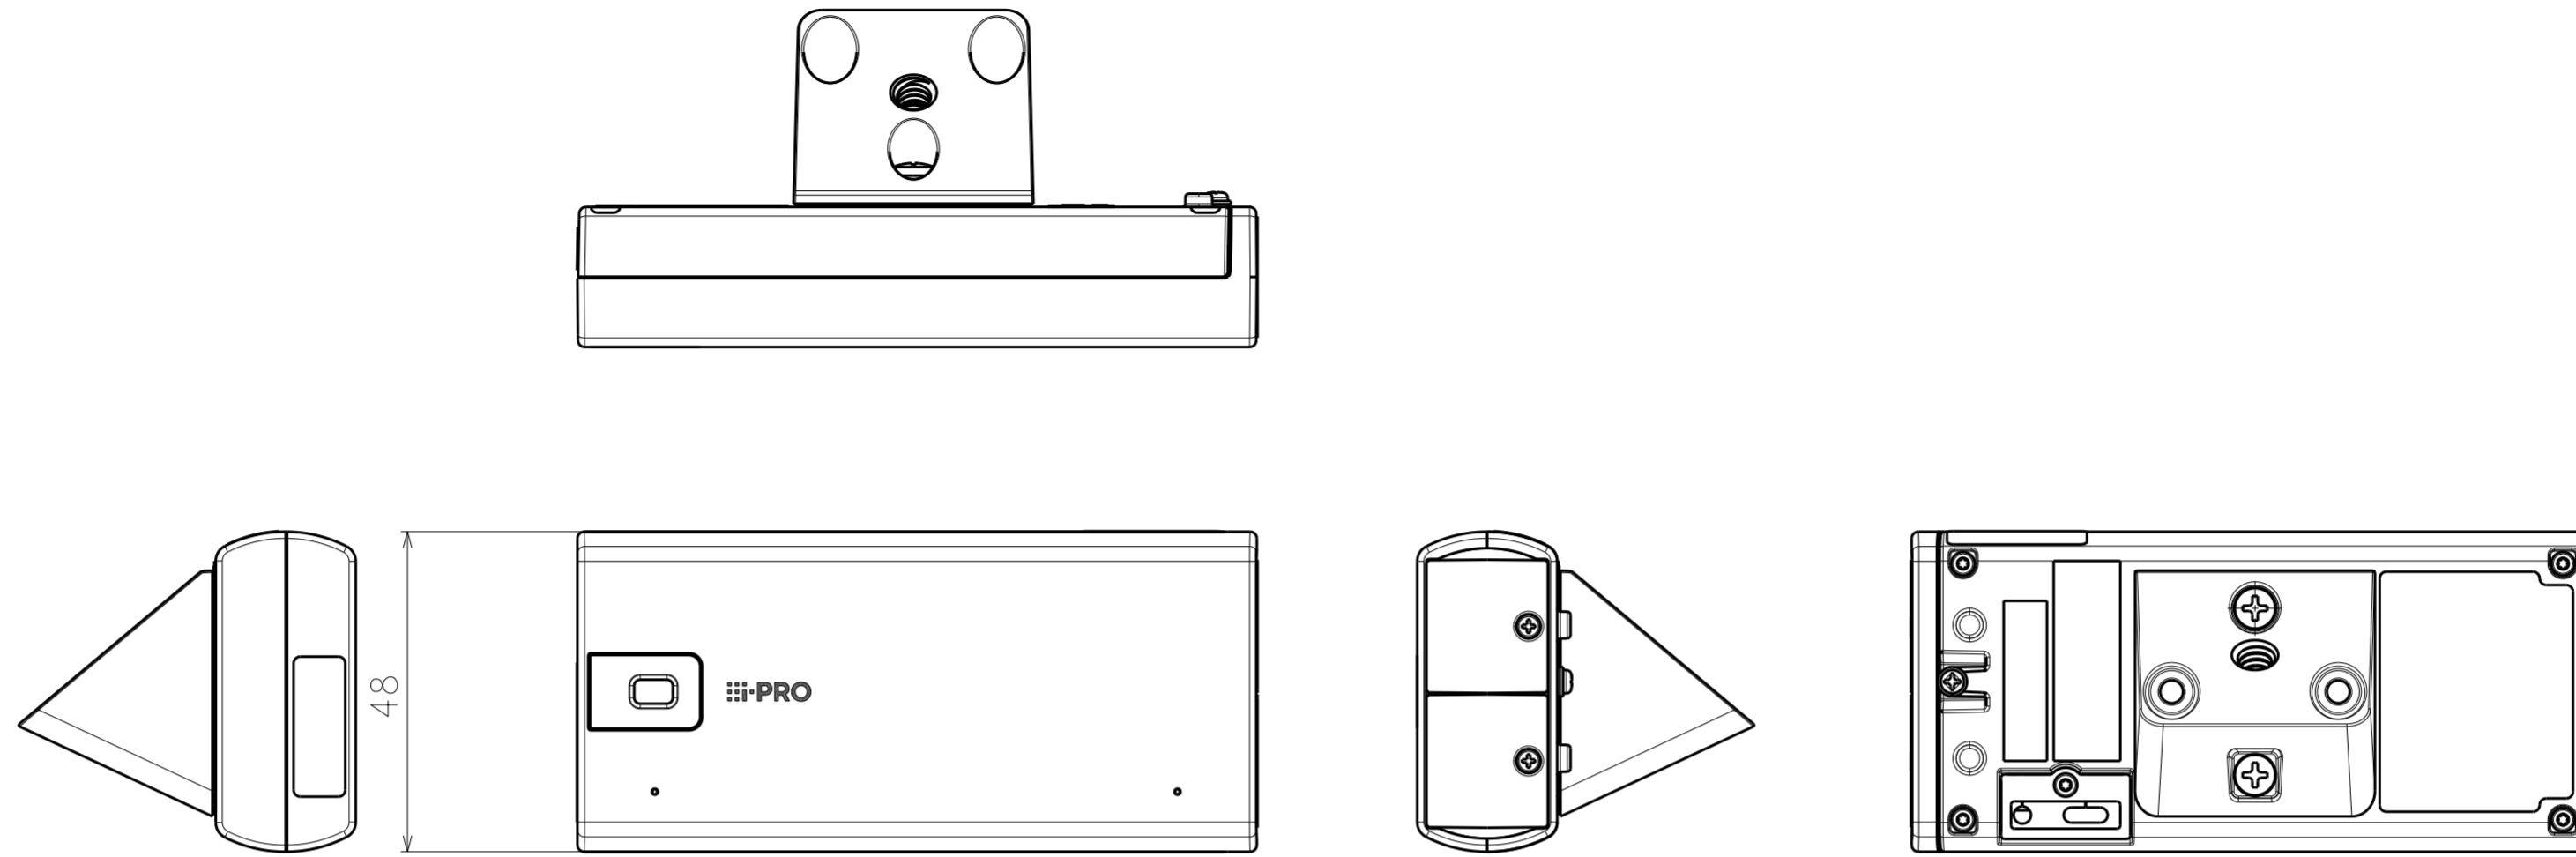

1/4-20UNC
(Depth 5.5 mm (7/32 inches))

Model number	Color
WV-S7130UX	
WV-B71300-F3	i-PRO white
WV-S71300-F3	
WV-B71300-F3-1	Black

Mass : Approx. 185 g {0.41 lbs}

Without Mount base

Model number
WV-S7130UX
WV-B71300-F3
WV-S71300-F3
WV-B71300-F3-1

Mass : Approx. 157 g {0.35 lbs} (Without Mount base)

Inside of side cover
(S=2:1)

Attach to WV-Q180UX

Model number
WV-S7130UX
WV-B71300-F3
WV-S71300-F3
WV-B71300-F3-1

With Protection cover

Attach to WV-Q180UX

Model number
WV-S7130UX
WV-B71300-F3
WV-S71300-F3
WV-B71300-F3-1

Mass : Approx. 197 g {0.43 lbs}
 Approx. 169 g {0.37 lbs} (Without Mount base)

With Protection cover

Model number
WV-B71300-F3-1