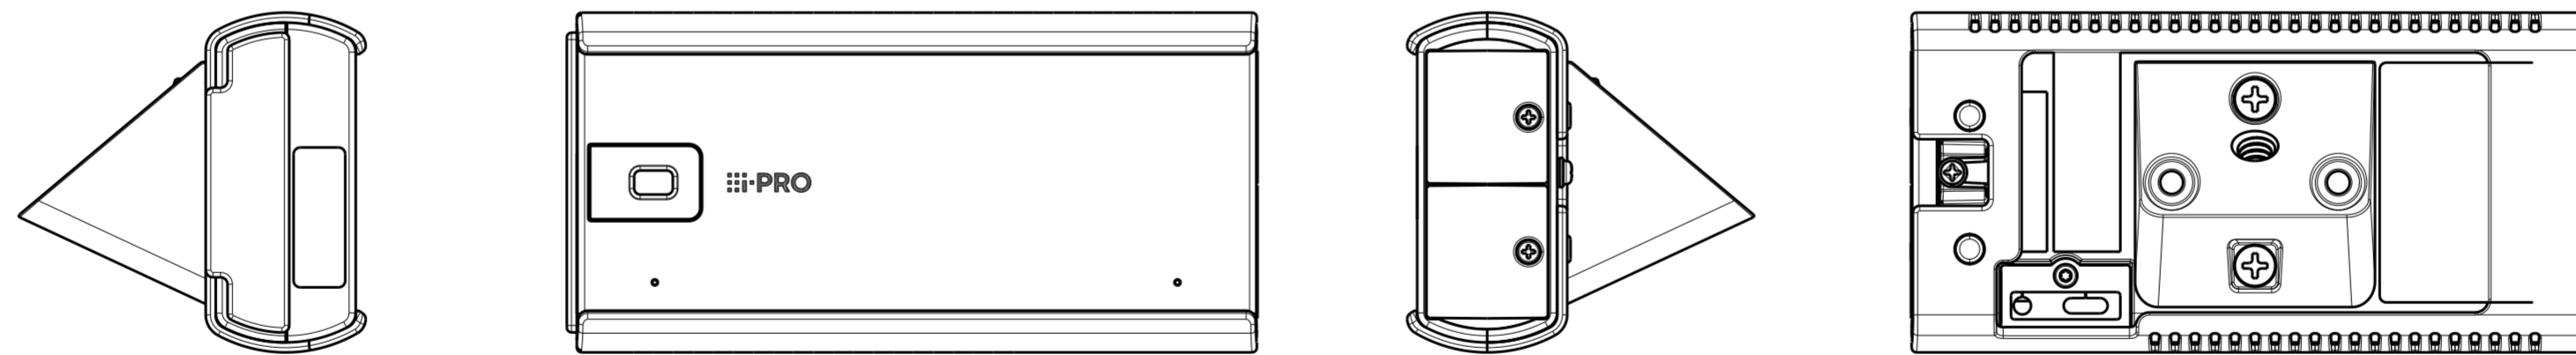

1/4-20UNC
(Depth 5.5 mm (7/32 inches))

Model number	Color
WV-S7130UX	
WV-B71300-F3	i-PRO white
WV-S71300-F3	
WV-B71300-F3-1	Black

Mass : Approx. 185 g {0.41 lbs}

Without Mount base

Model number
WV-S7130UX
WV-B71300-F3
WV-S71300-F3
WV-B71300-F3-1

Mass : Approx. 157 g {0.35 lbs} (Without Mount base)

Inside of side cover
(S=2:1)

Attach to WV-Q180UX

Model number
WV-S7130UX
WV-B71300-F3
WV-S71300-F3
WV-B71300-F3-1

With Protection cover

Attach to WV-Q180UX

Model number
WV-S7130UX
WV-B71300-F3
WV-S71300-F3
WV-B71300-F3-1

Mass : Approx. 197 g {0.43 lbs}
 Approx. 169 g {0.37 lbs} (Without Mount base)

With Protection cover

Model number
WV-B71300-F3-1