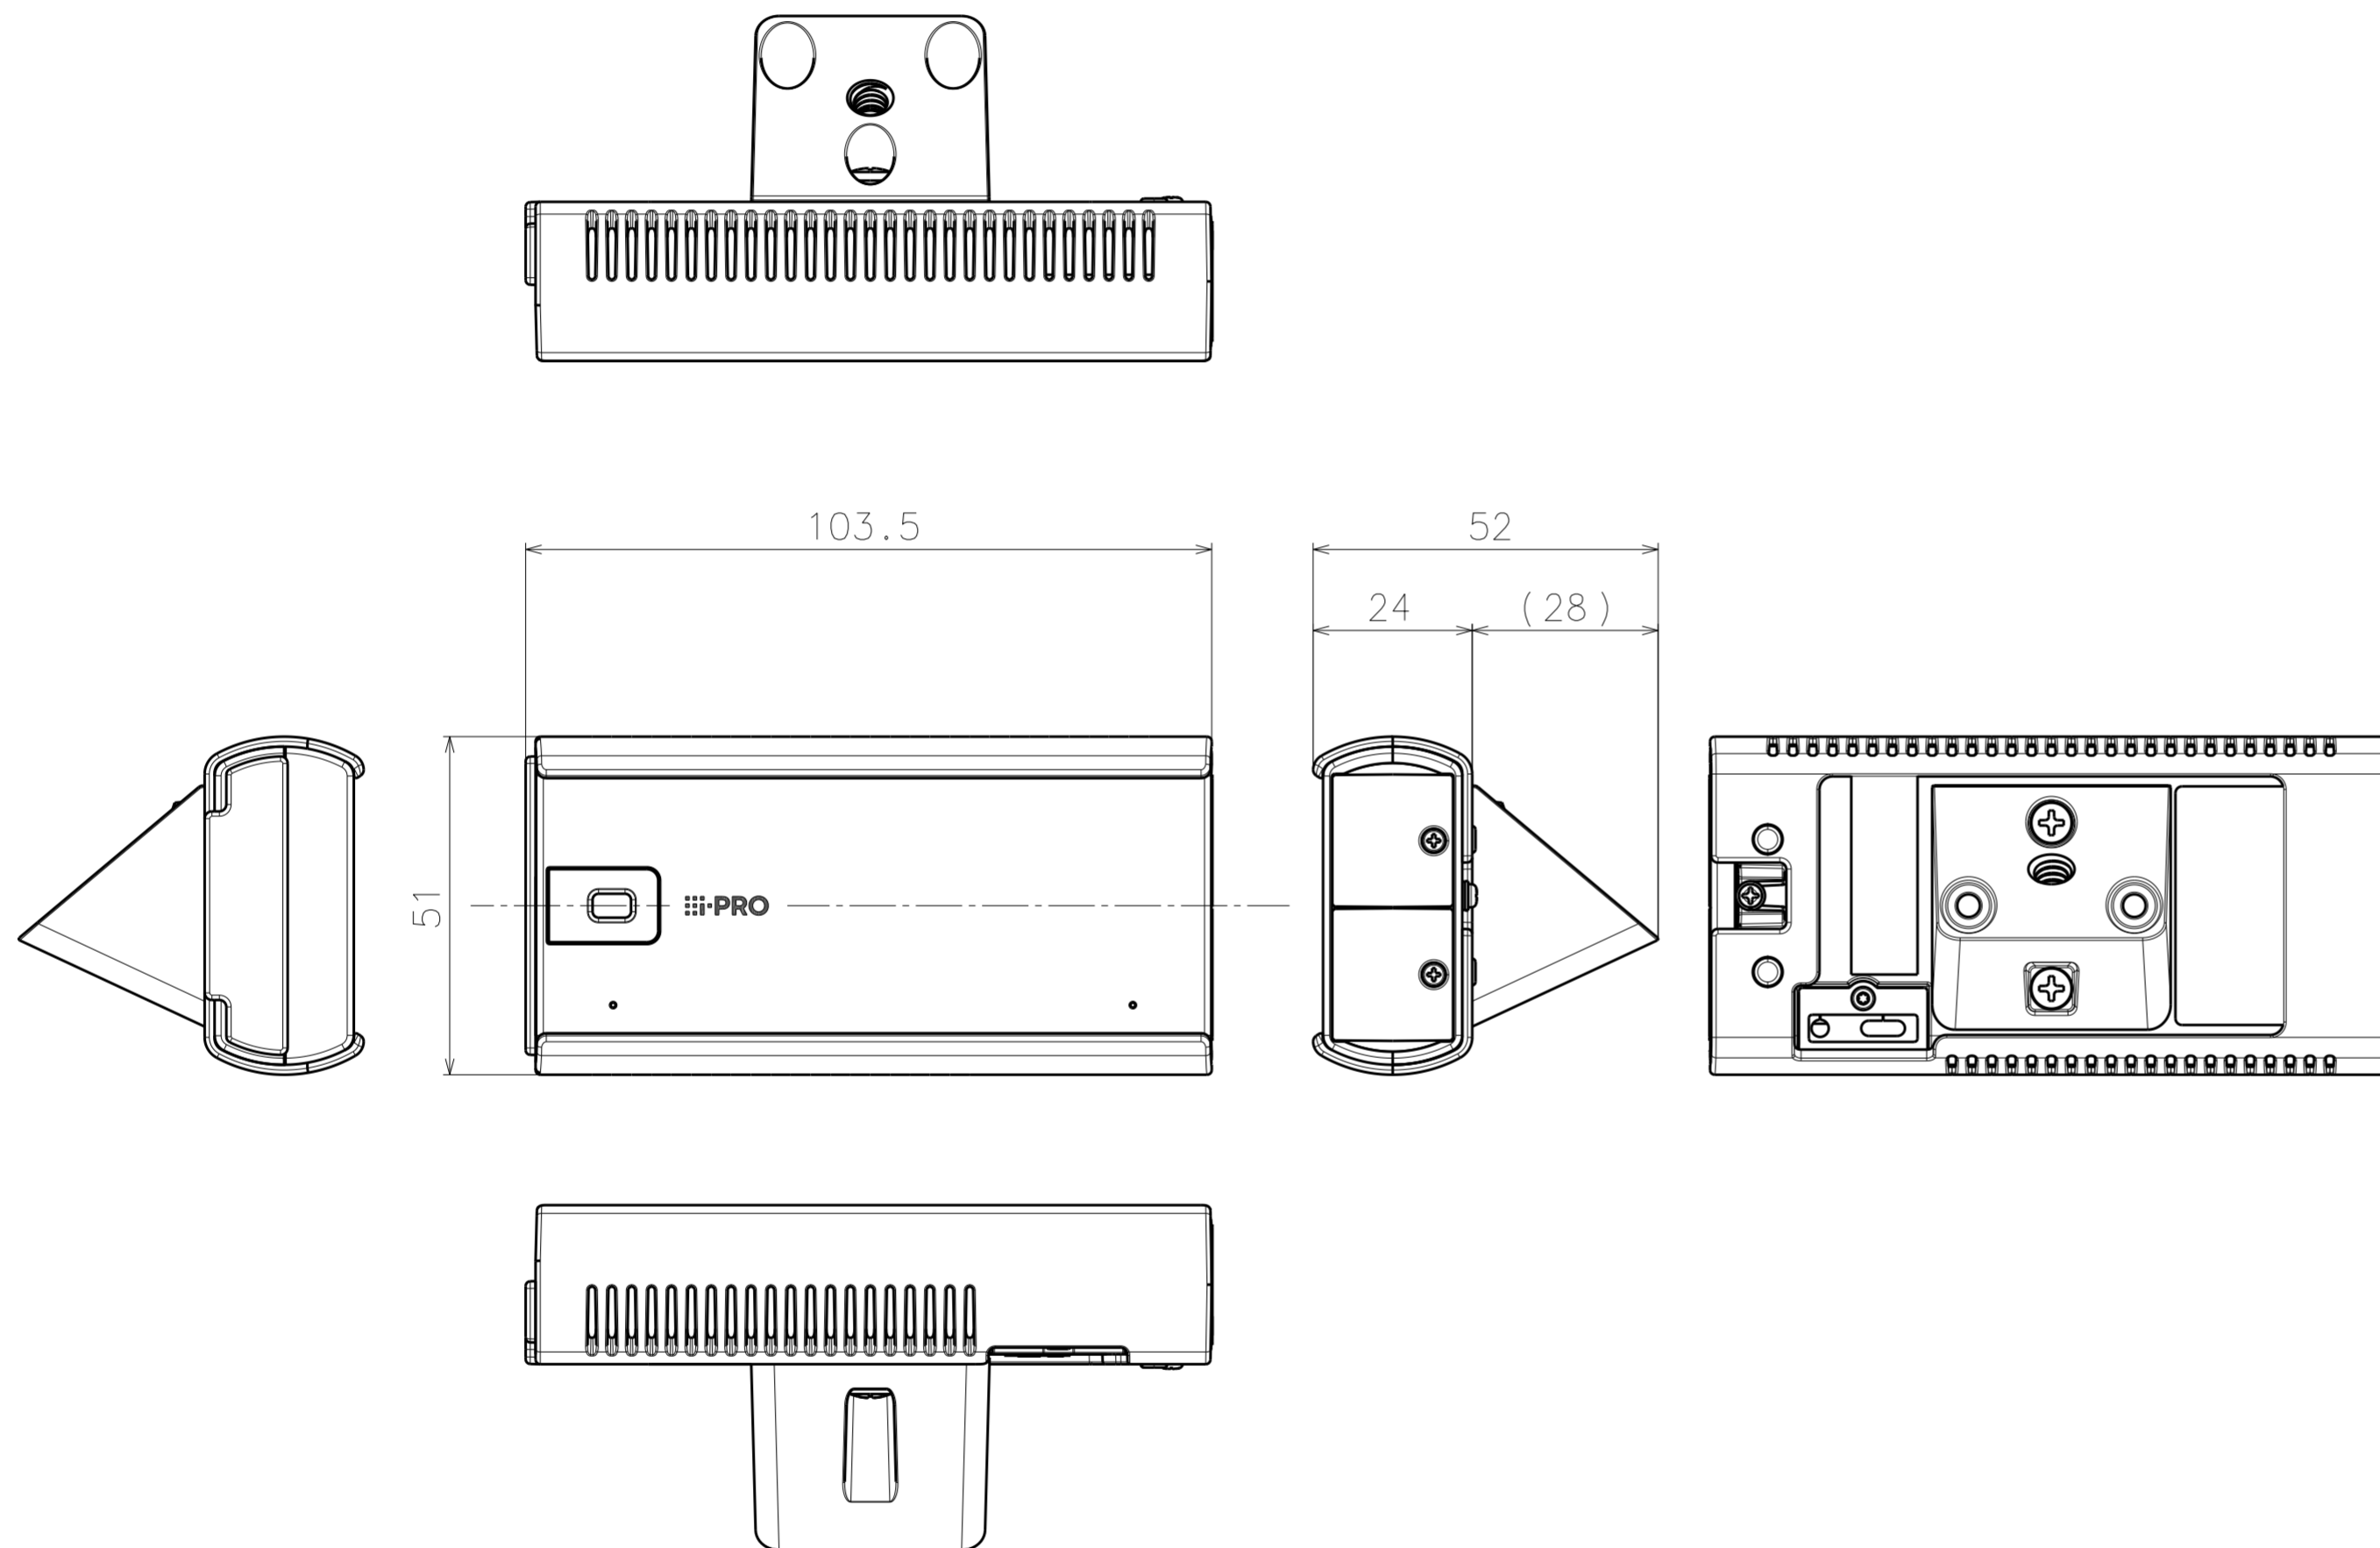

1/4-20UNC
(Depth 5.5 mm (7/32 inches))

Model number	Color
WV-S7130UX	
WV-B71300-F3	i-PRO white
WV-S71300-F3	
WV-B71300-F3-1	Black

Mass : Approx. 185 g {0.41 lbs}

Without Mount base

Model number
WV-S7130UX
WV-B71300-F3
WV-S71300-F3
WV-B71300-F3-1

Mass : Approx. 157 g {0.35 lbs} (Without Mount base)

Inside of side cover
(S=2:1)

Attach to WV-Q180UX

Model number
WV-S7130UX
WV-B71300-F3
WV-S71300-F3
WV-B71300-F3-1

With Protection cover

Attach to WV-Q180UX

Model number
WV-S7130UX
WV-B71300-F3
WV-S71300-F3
WV-B71300-F3-1

Mass : Approx. 197 g {0.43 lbs}
 Approx. 169 g {0.37 lbs} (Without Mount base)

With Protection cover

Model number
WV-B71300-F3-1