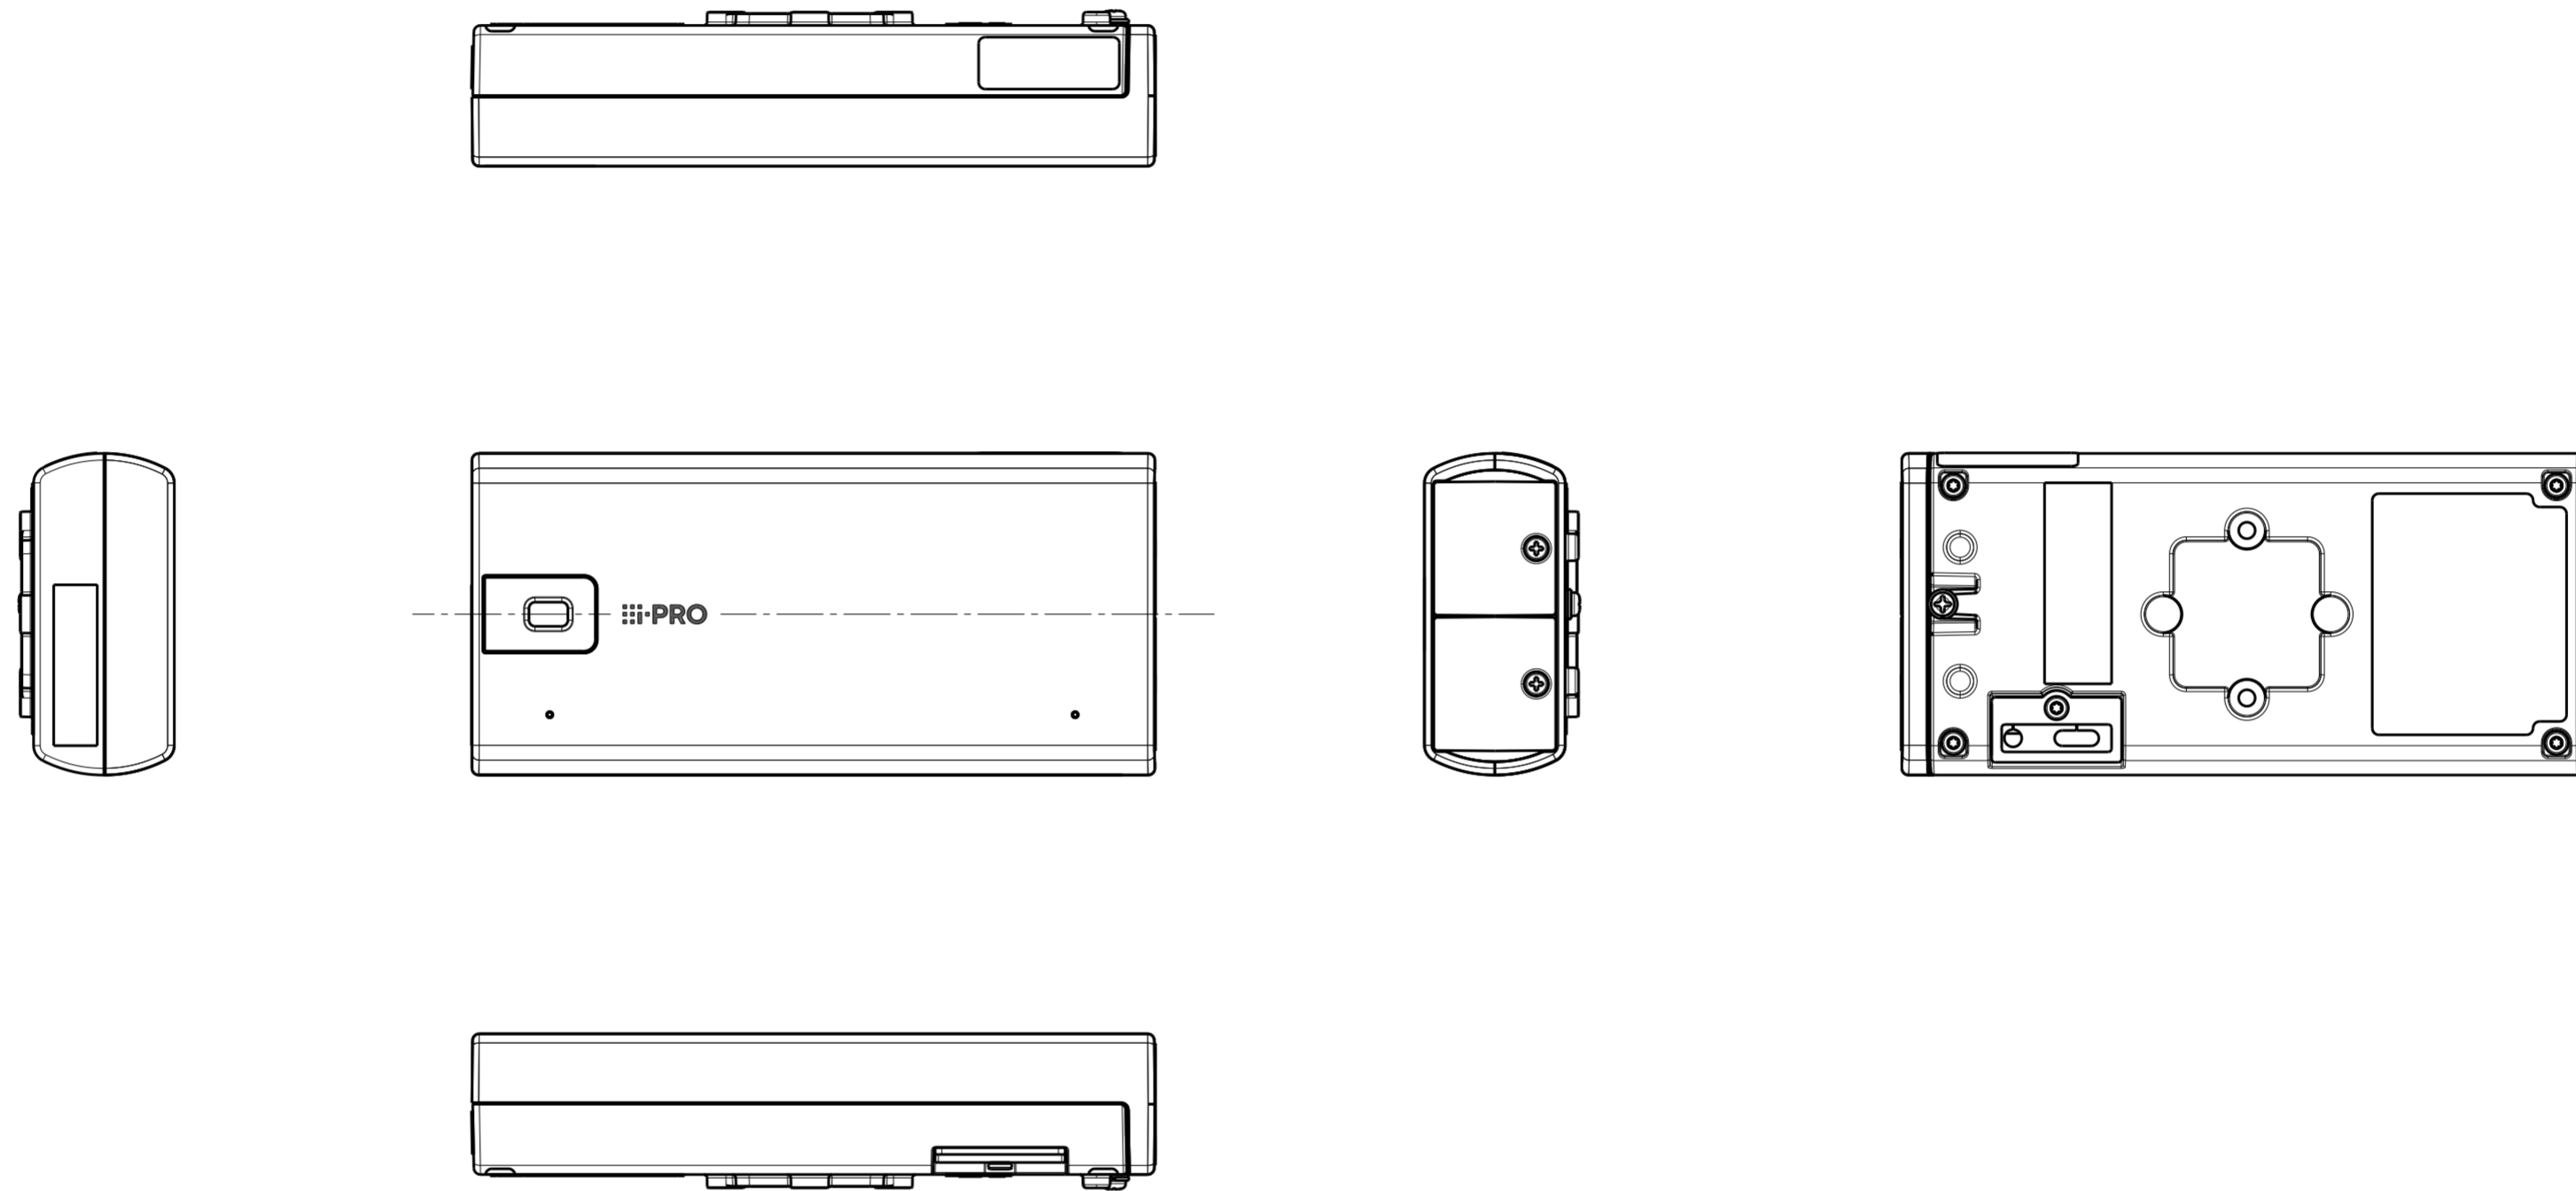

1/4-20UNC
(Depth 5.5 mm (7/32 inches))

Model number	Color
WV-S7130UX	
WV-B71300-F3	i-PRO white
WV-S71300-F3	
WV-B71300-F3-1	Black

Mass : Approx. 185 g {0.41 lbs}

Without Mount base

Model number
WV-S7130UX
WV-B71300-F3
WV-S71300-F3
WV-B71300-F3-1

Mass : Approx. 157 g {0.35 lbs} (Without Mount base)

Inside of side cover
(S=2:1)

Attach to WV-Q180UX

Model number
WV-S7130UX
WV-B71300-F3
WV-S71300-F3
WV-B71300-F3-1

With Protection cover

Attach to WV-Q180UX

Model number
WV-S7130UX
WV-B71300-F3
WV-S71300-F3
WV-B71300-F3-1

Mass : Approx. 197 g {0.43 lbs}
 Approx. 169 g {0.37 lbs} (Without Mount base)

With Protection cover

Model number
WV-B71300-F3-1