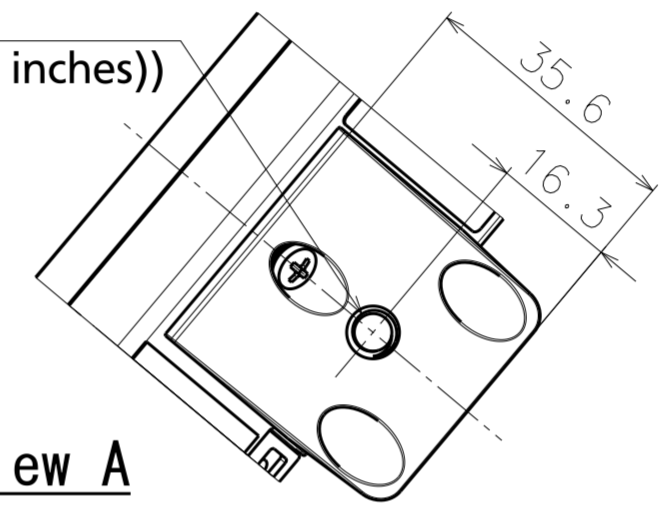

1/4-20UNC
(Depth 5.5 mm (7/32 inches))

Model number	Color
WV-S7130UX	
WV-B71300-F3	i-PRO white
WV-S71300-F3	
WV-B71300-F3-1	Black

Mass : Approx. 185 g {0.41 lbs}

Without Mount base

Model number
WV-S7130UX
WV-B71300-F3
WV-S71300-F3
WV-B71300-F3-1

Mass : Approx. 157 g {0.35 lbs} (Without Mount base)

Inside of side cover
(S=2:1)

Attach to WV-Q180UX

Model number
WV-S7130UX
WV-B71300-F3
WV-S71300-F3
WV-B71300-F3-1

With Protection cover

Attach to WV-Q180UX

Model number
WV-S7130UX
WV-B71300-F3
WV-S71300-F3
WV-B71300-F3-1

Mass : Approx. 197 g {0.43 lbs}
 Approx. 169 g {0.37 lbs} (Without Mount base)

With Protection cover

Model number
WV-B71300-F3-1