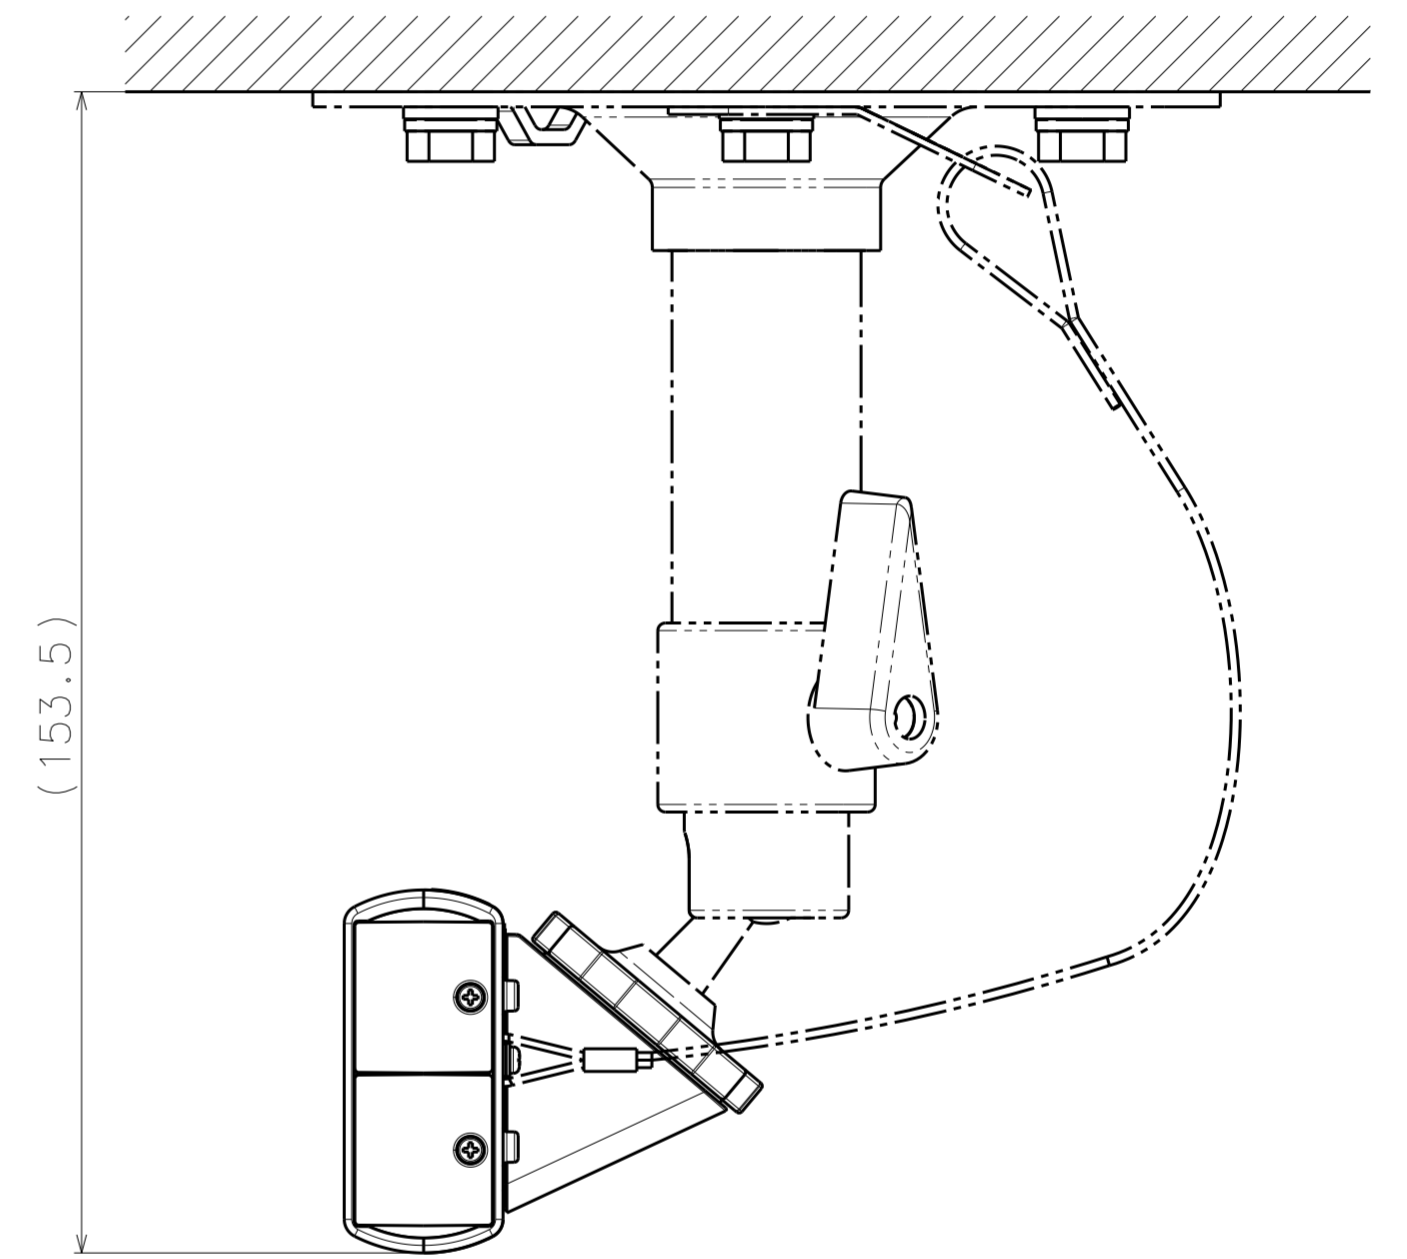

1/4-20UNC
(Depth 5.5 mm (7/32 inches))

Model number	Color
WV-S7130UX	
WV-B71300-F3	i-PRO white
WV-S71300-F3	
WV-B71300-F3-1	Black

Mass : Approx. 185 g {0.41 lbs}

Without Mount base

Model number
WV-S7130UX
WV-B71300-F3
WV-S71300-F3
WV-B71300-F3-1

Mass : Approx. 157 g {0.35 lbs} (Without Mount base)

Inside of side cover
(S=2:1)

Attach to WV-Q180UX

Model number
WV-S7130UX
WV-B71300-F3
WV-S71300-F3
WV-B71300-F3-1

With Protection cover

Attach to WV-Q180UX

Model number
WV-S7130UX
WV-B71300-F3
WV-S71300-F3
WV-B71300-F3-1

Mass : Approx. 197 g {0.43 lbs}
 Approx. 169 g {0.37 lbs} (Without Mount base)

With Protection cover

Model number
WV-B71300-F3-1