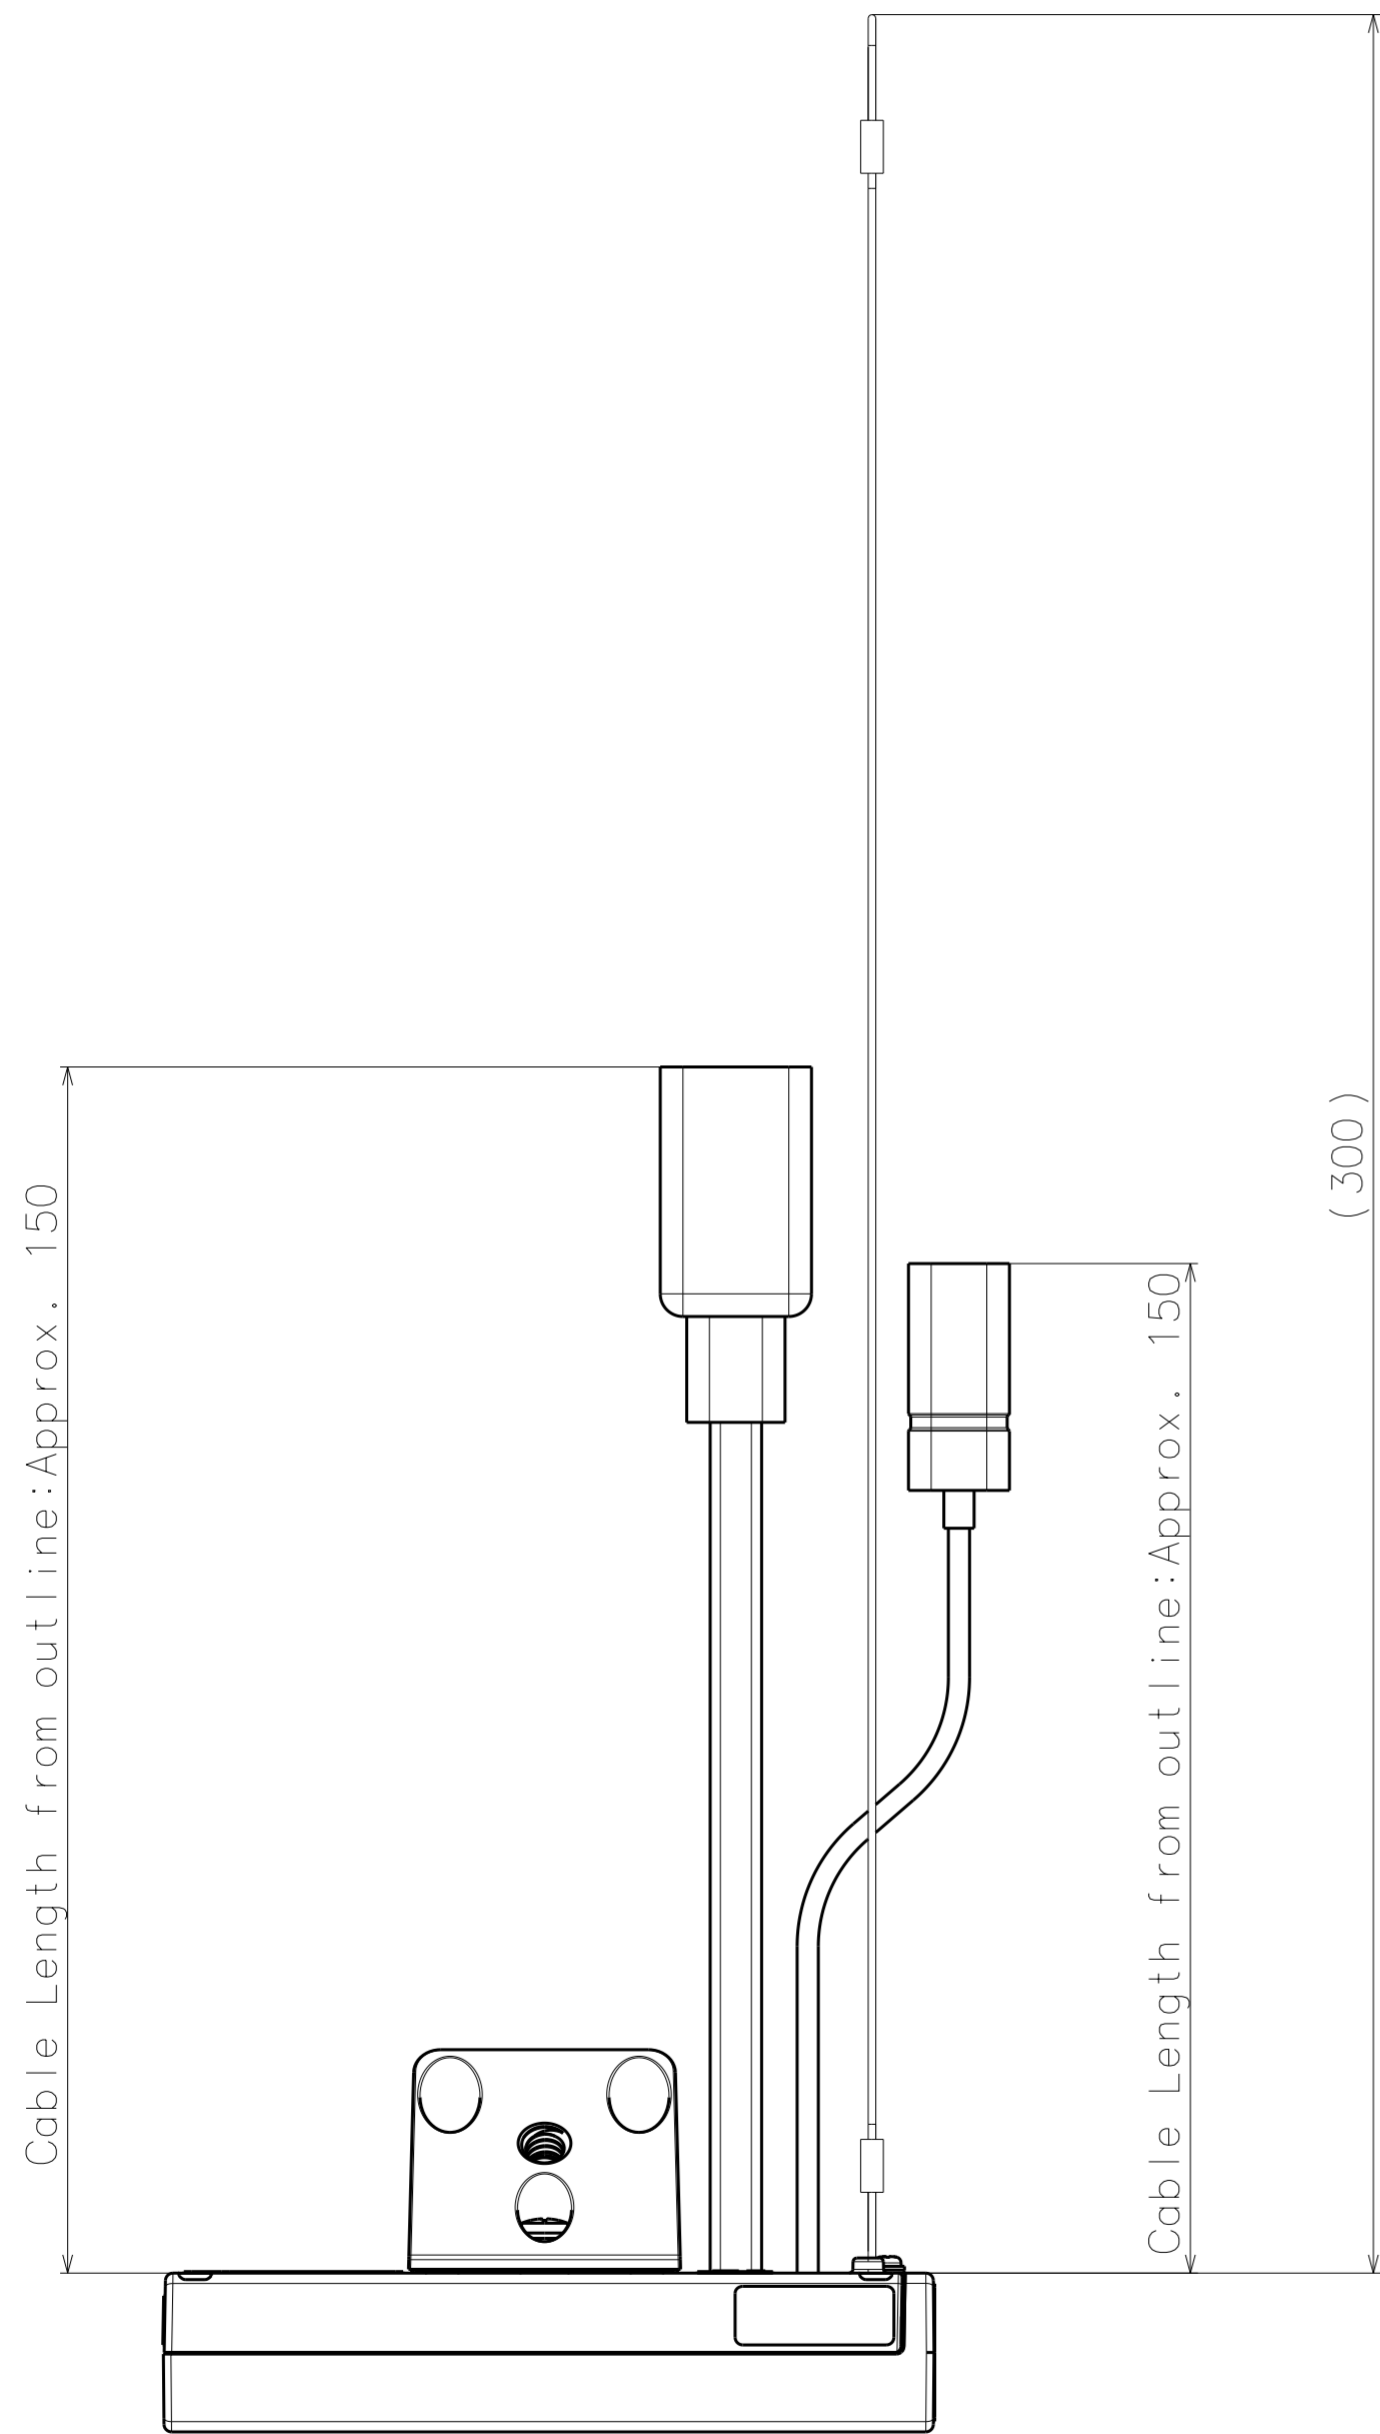

1/4-20UNC
(Depth 5.5 mm (7/32 inches))

Model number	Color
WV-S7130UX	
WV-B71300-F3	i-PRO white
WV-S71300-F3	
WV-B71300-F3-1	Black

Mass : Approx. 185 g {0.41 lbs}

Without Mount base

Model number
WV-S7130UX
WV-B71300-F3
WV-S71300-F3
WV-B71300-F3-1

Mass : Approx. 157 g {0.35 lbs} (Without Mount base)

Inside of side cover
(S=2:1)

Attach to WV-Q180UX

Model number
WV-S7130UX
WV-B71300-F3
WV-S71300-F3
WV-B71300-F3-1

With Protection cover

Attach to WV-Q180UX

Model number
WV-S7130UX
WV-B71300-F3
WV-S71300-F3
WV-B71300-F3-1

Mass : Approx. 197 g {0.43 lbs}
 Approx. 169 g {0.37 lbs} (Without Mount base)

With Protection cover

Model number
WV-B71300-F3-1