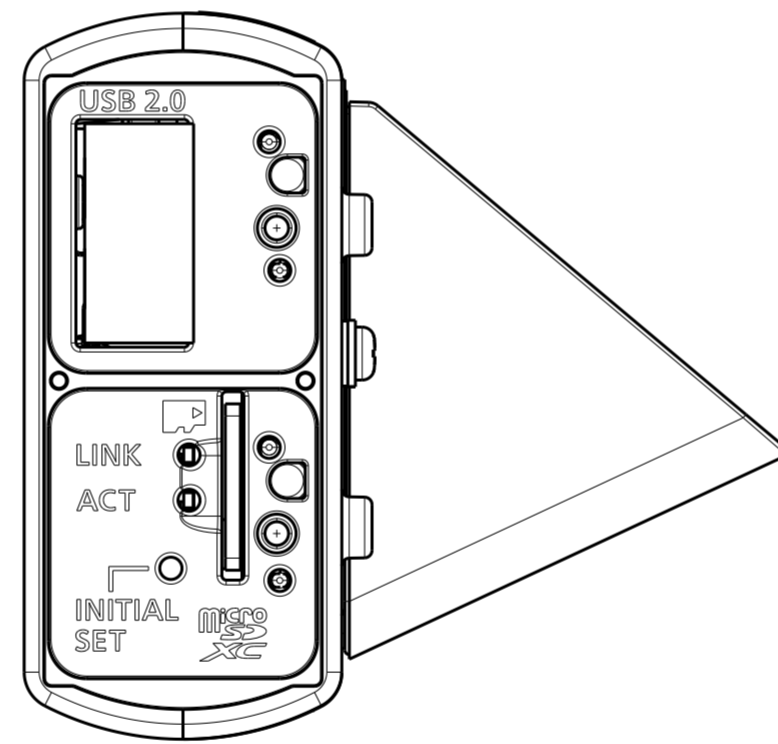

1/4-20UNC
(Depth 5.5 mm (7/32 inches))

Model number	Color
WV-S7130UX	
WV-B71300-F3	i-PRO white
WV-S71300-F3	
WV-B71300-F3-1	Black

Mass : Approx. 185 g {0.41 lbs}

Without Mount base

Model number
WV-S7130UX
WV-B71300-F3
WV-S71300-F3
WV-B71300-F3-1

Mass : Approx. 157 g {0.35 lbs} (Without Mount base)

Inside of side cover
(S=2:1)

Attach to WV-Q180UX

Model number
WV-S7130UX
WV-B71300-F3
WV-S71300-F3
WV-B71300-F3-1

With Protection cover

Attach to WV-Q180UX

Model number
WV-S7130UX
WV-B71300-F3
WV-S71300-F3
WV-B71300-F3-1

Mass : Approx. 197 g {0.43 lbs}
 Approx. 169 g {0.37 lbs} (Without Mount base)

With Protection cover

Model number
WV-B71300-F3-1