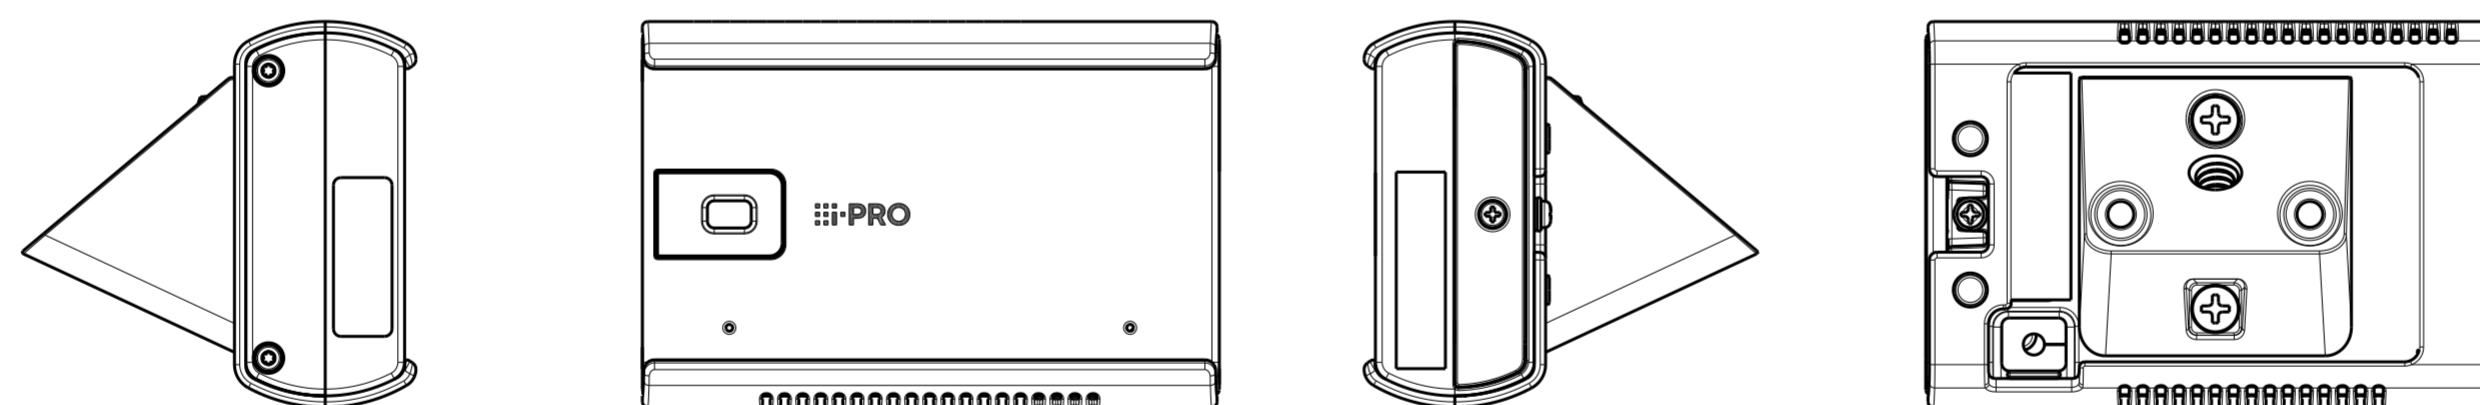

1/4-20UNC
(Depth 5.5 mm (7/32 inches))

Model number	Color
WV-S7130WUX	i-PRO white
WV-B71300-F3W	
WV-B71300-F3W1	Black

Mass : Approx. 130.5 g {0.29 lbs}

Without Mount base

Model number	Color
WV-S7130WUX	i-PRO white
WV-B71300-F3W	
WV-B71300-F3W1	Black

Mass : Approx. 102.5 g {0.23 lbs} (Without Mount base)

Inside of side cover
(S=2:1)

Attach to WV-Q180UX

Model number	Color
WV-S7130WUX	i-PRO white
WV-B71300-F3W	
WV-B71300-F3W1	Black

With Protection cover

Attach to WV-Q180UX

Model number	Color
WV-S7130WUX	i-PRO white
WV-B71300-F3W	
WV-B71300-F3W1	Black

Mass : Approx. 138.5 g {0.31 lbs}
 Approx. 110.5 g {0.24 lbs} (Without Mount base)

With Protection cover