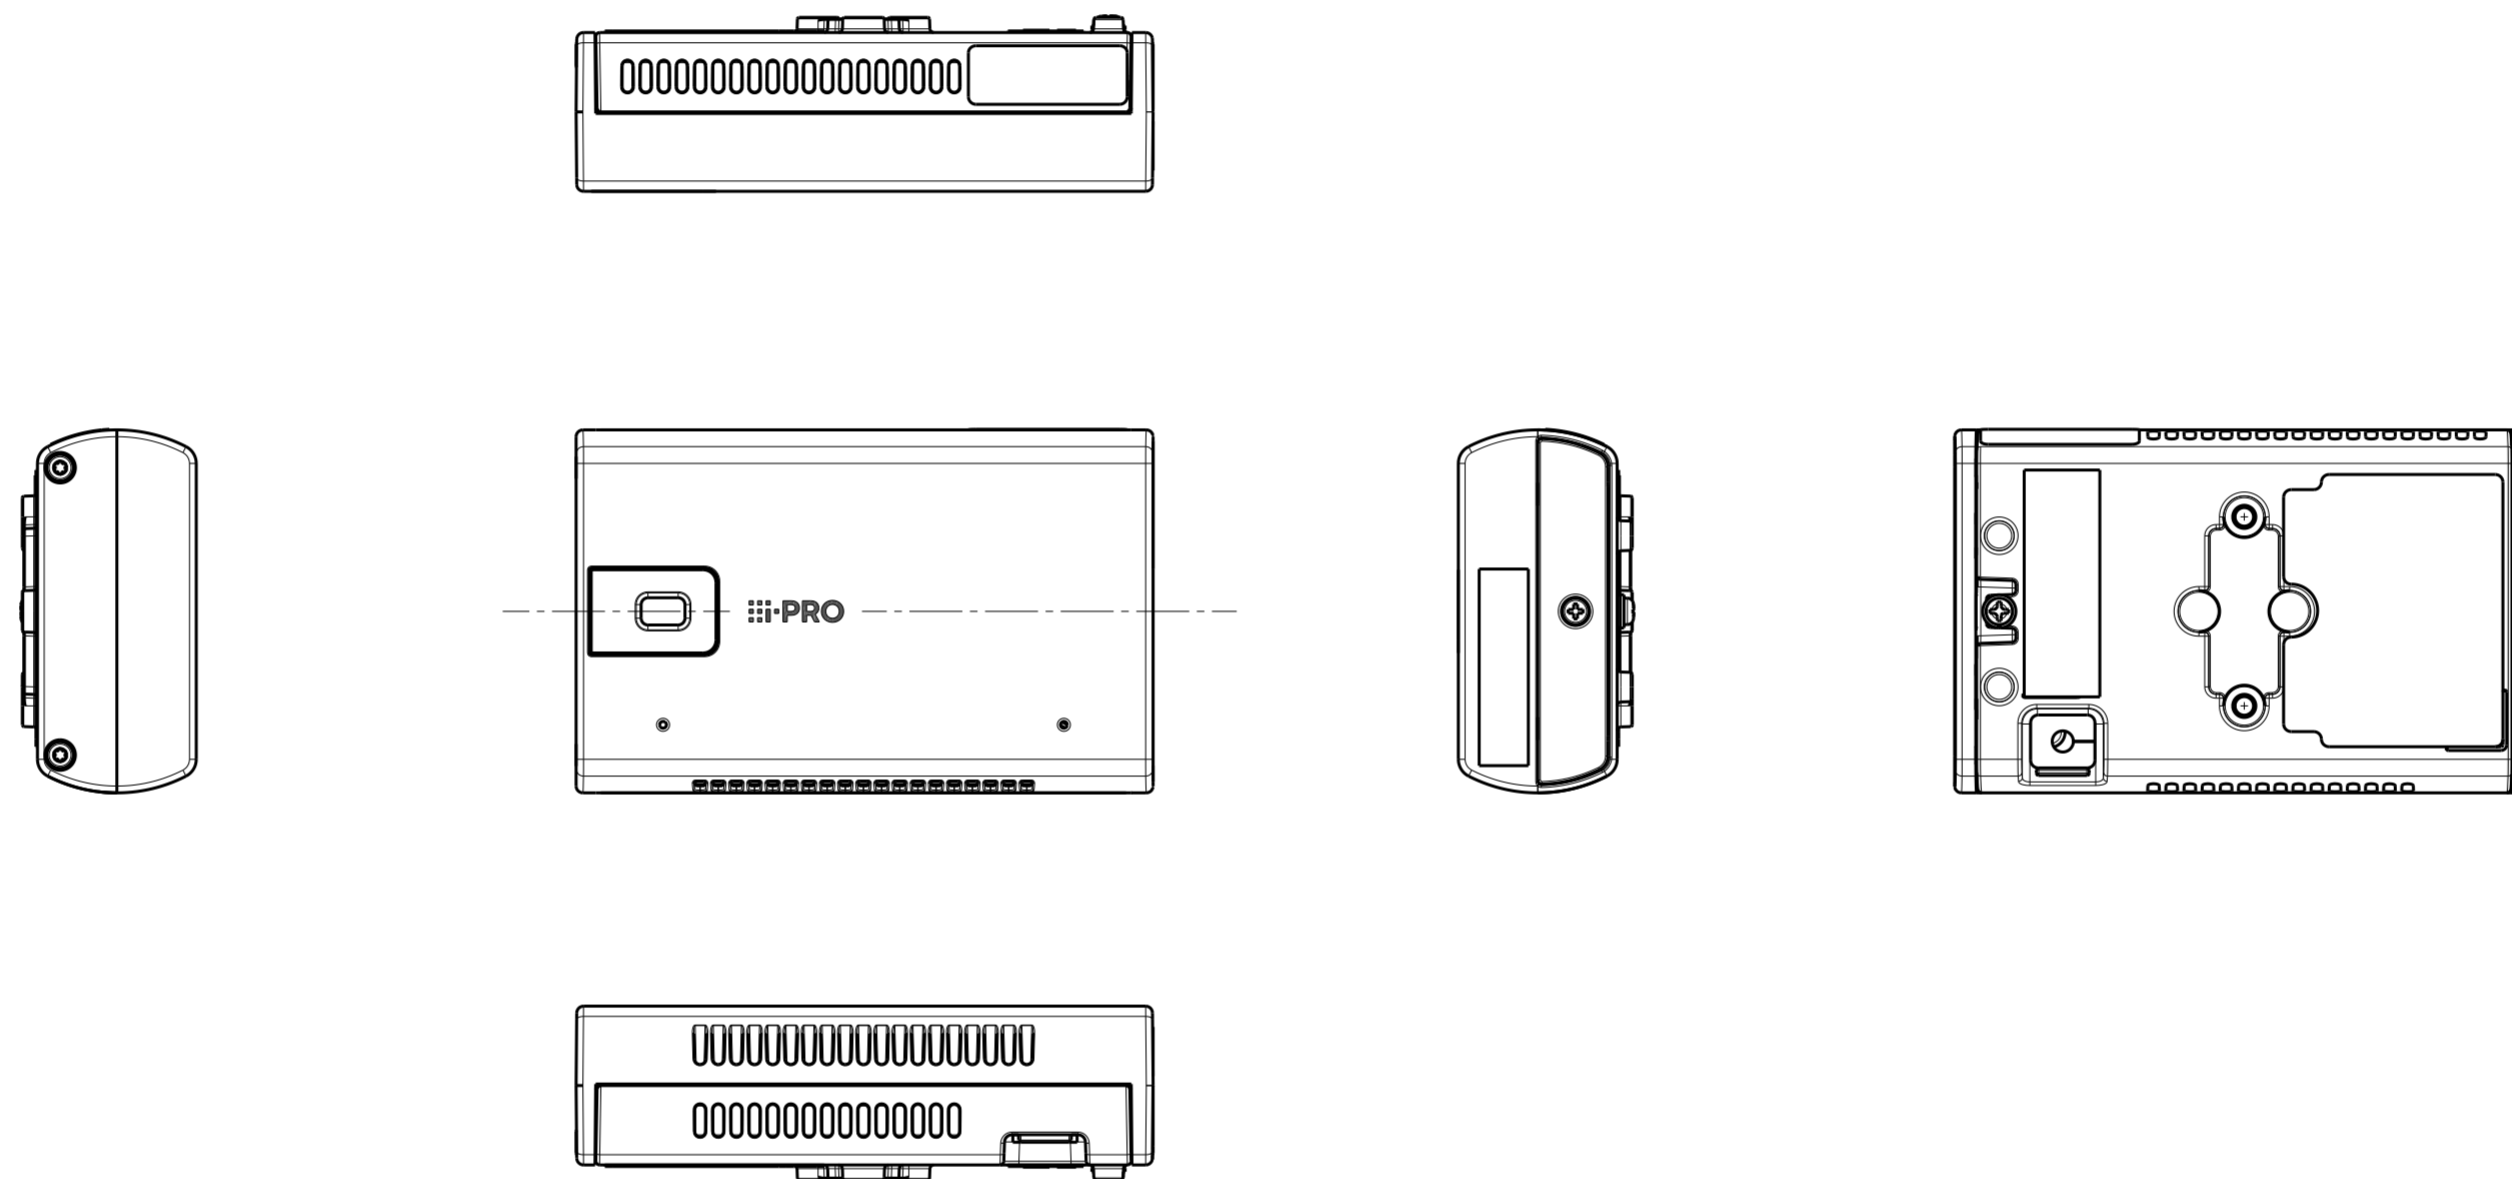

1/4-20UNC
(Depth 5.5 mm (7/32 inches))

Model number	Color
WV-S7130WUX	i-PRO white
WV-B71300-F3W	
WV-B71300-F3W1	Black

Mass : Approx. 130.5 g {0.29 lbs}

Without Mount base

Model number	Color
WV-S7130WUX	i-PRO white
WV-B71300-F3W	
WV-B71300-F3W1	Black

Mass : Approx. 102.5 g {0.23 lbs} (Without Mount base)

Inside of side cover
(S=2:1)

Attach to WV-Q180UX

Model number	Color
WV-S7130WUX	i-PRO white
WV-B71300-F3W	
WV-B71300-F3W1	Black

With Protection cover

Attach to WV-Q180UX

Model number	Color
WV-S7130WUX	i-PRO white
WV-B71300-F3W	
WV-B71300-F3W1	Black

Mass : Approx. 138.5 g {0.31 lbs}
 Approx. 110.5 g {0.24 lbs} (Without Mount base)

With Protection cover

Model number	Color
WV-B71300-F3W1	Black