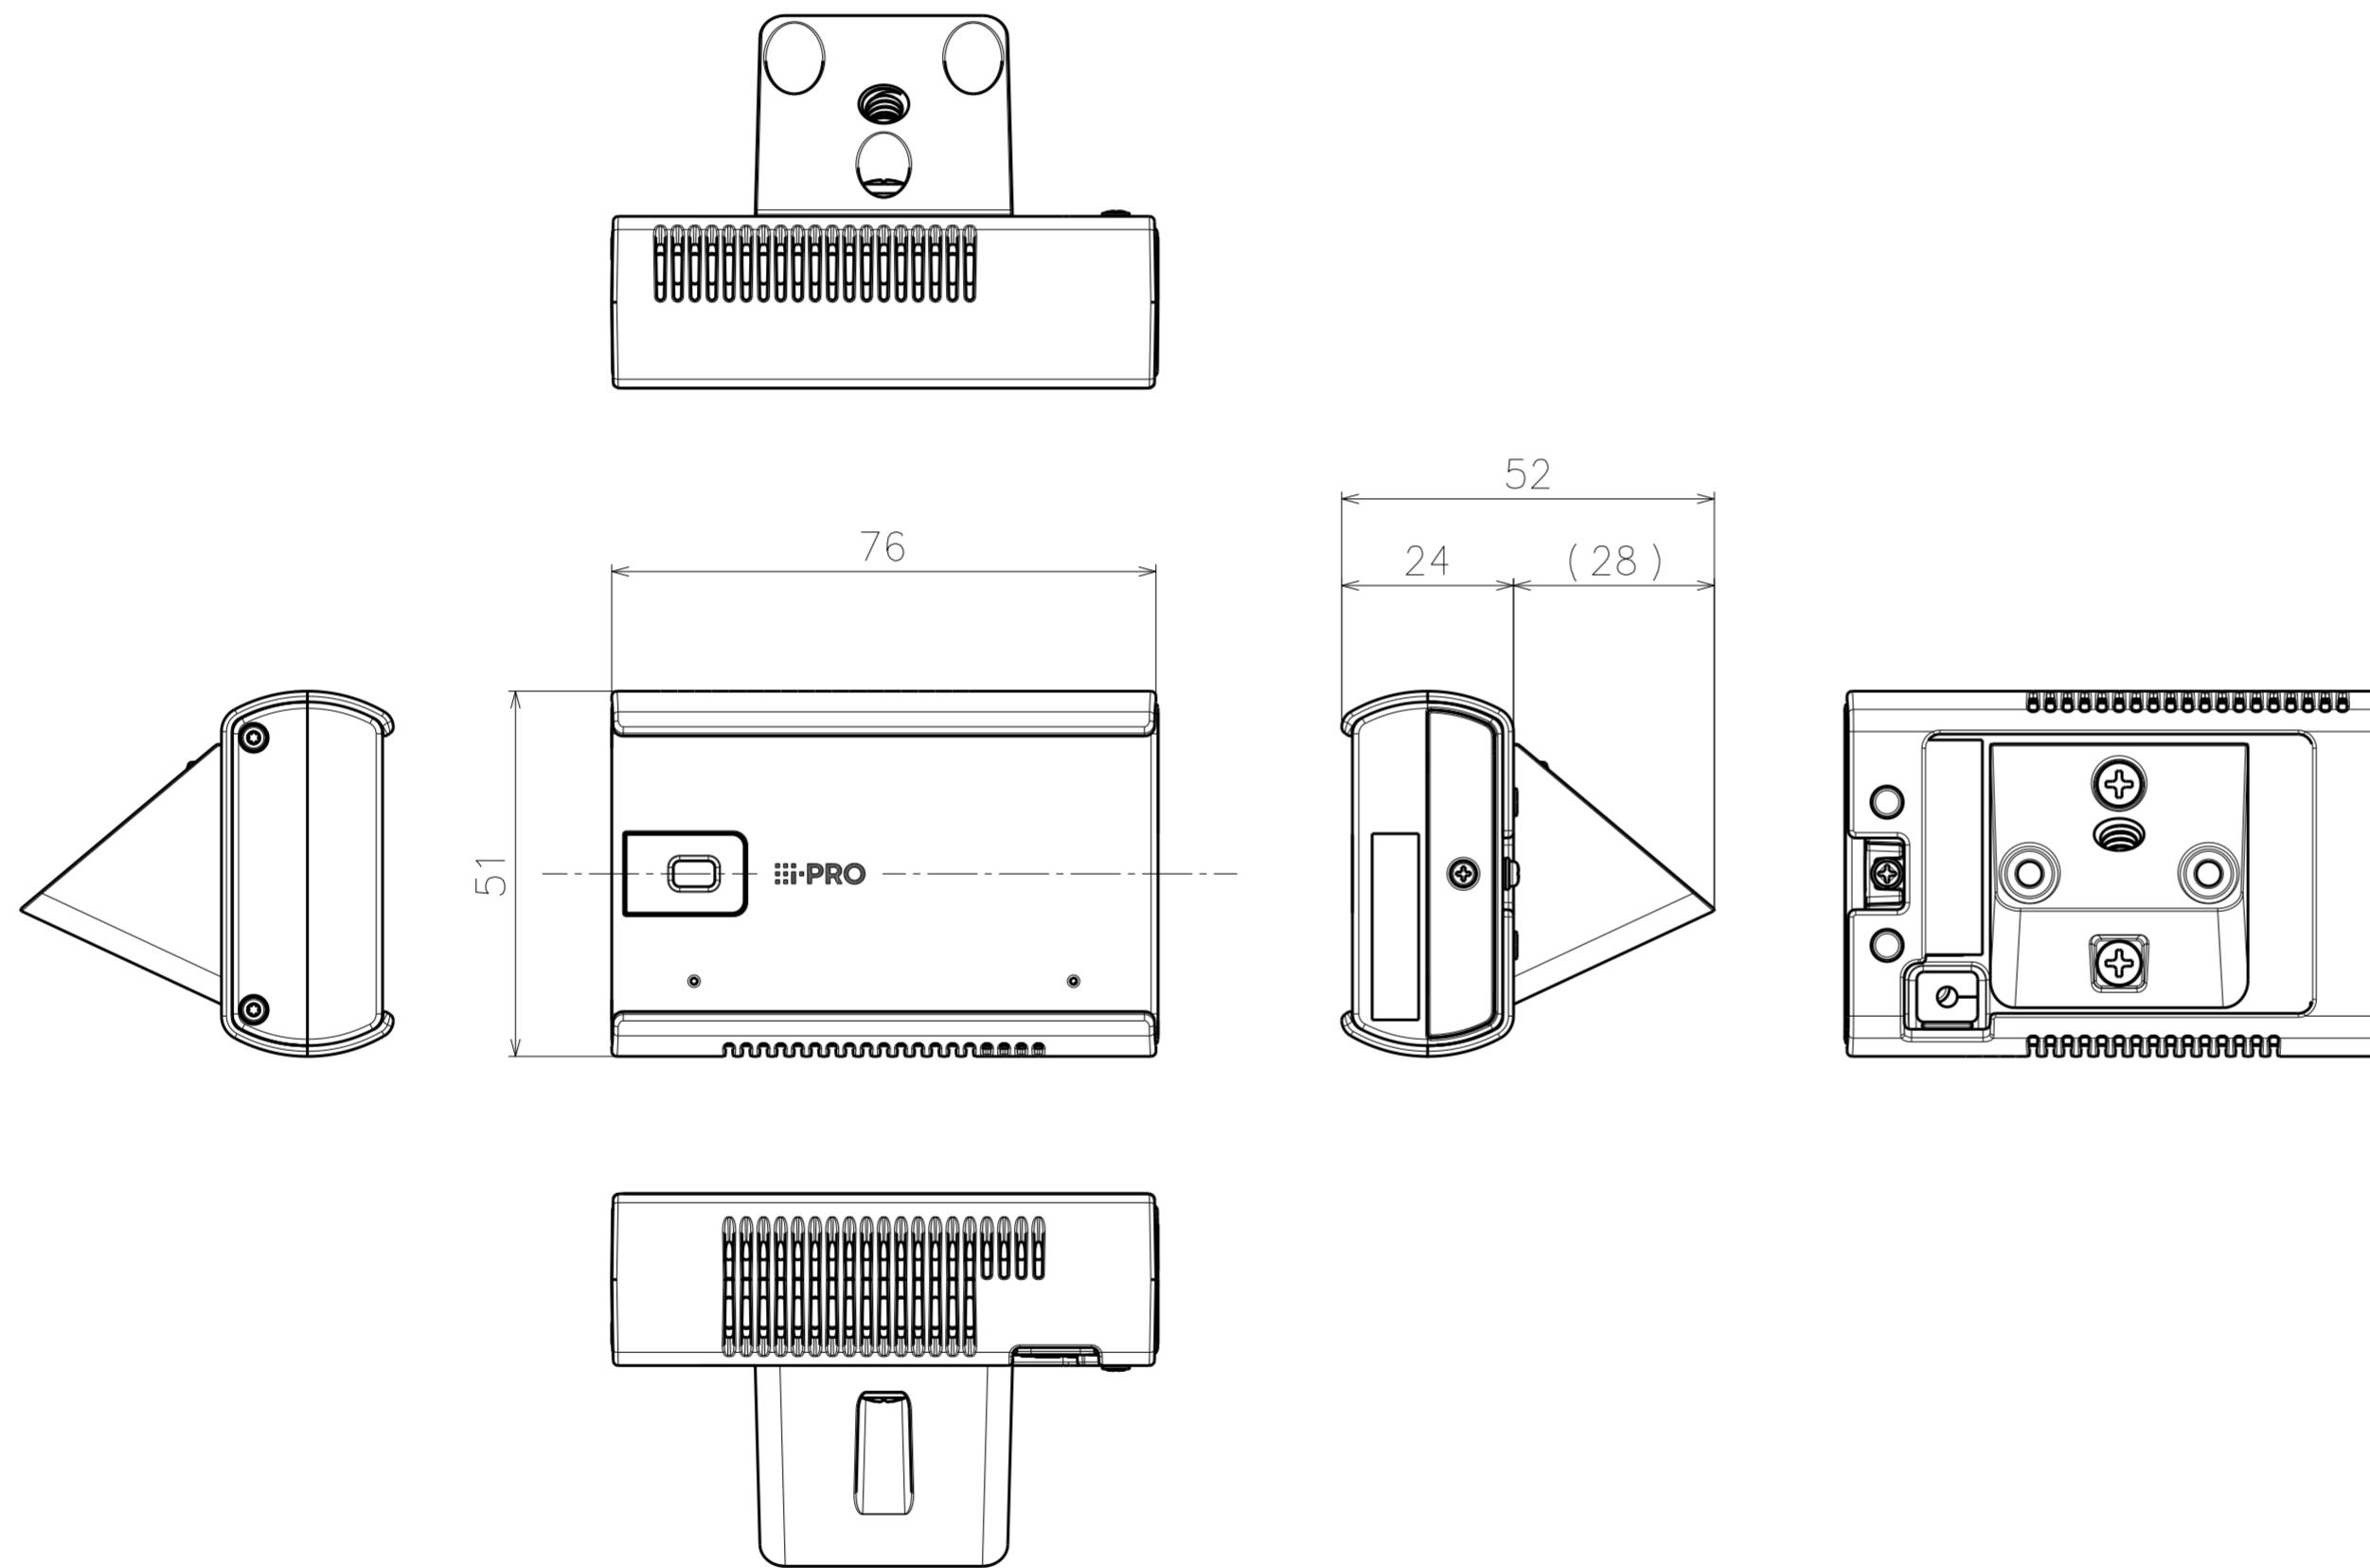

1/4-20UNC
(Depth 5.5 mm (7/32 inches))

Model number	Color
WV-S7130WUX	i-PRO white
WV-B71300-F3W	
WV-B71300-F3W1	Black

Mass : Approx. 130.5 g {0.29 lbs}

Without Mount base

Model number	Color
WV-S7130WUX	i-PRO white
WV-B71300-F3W	
WV-B71300-F3W1	Black

Mass : Approx. 102.5 g {0.23 lbs} (Without Mount base)

Inside of side cover
(S=2:1)

Attach to WV-Q180UX

Model number	Color
WV-S7130WUX	i-PRO white
WV-B71300-F3W	
WV-B71300-F3W1	Black

With Protection cover

Attach to WV-Q180UX

Model number	Color
WV-S7130WUX	i-PRO white
WV-B71300-F3W	
WV-B71300-F3W1	Black

Mass : Approx. 138.5 g {0.31 lbs}
 Approx. 110.5 g {0.24 lbs} (Without Mount base)

With Protection cover

Model number	Color
WV-B71300-F3W1	Black