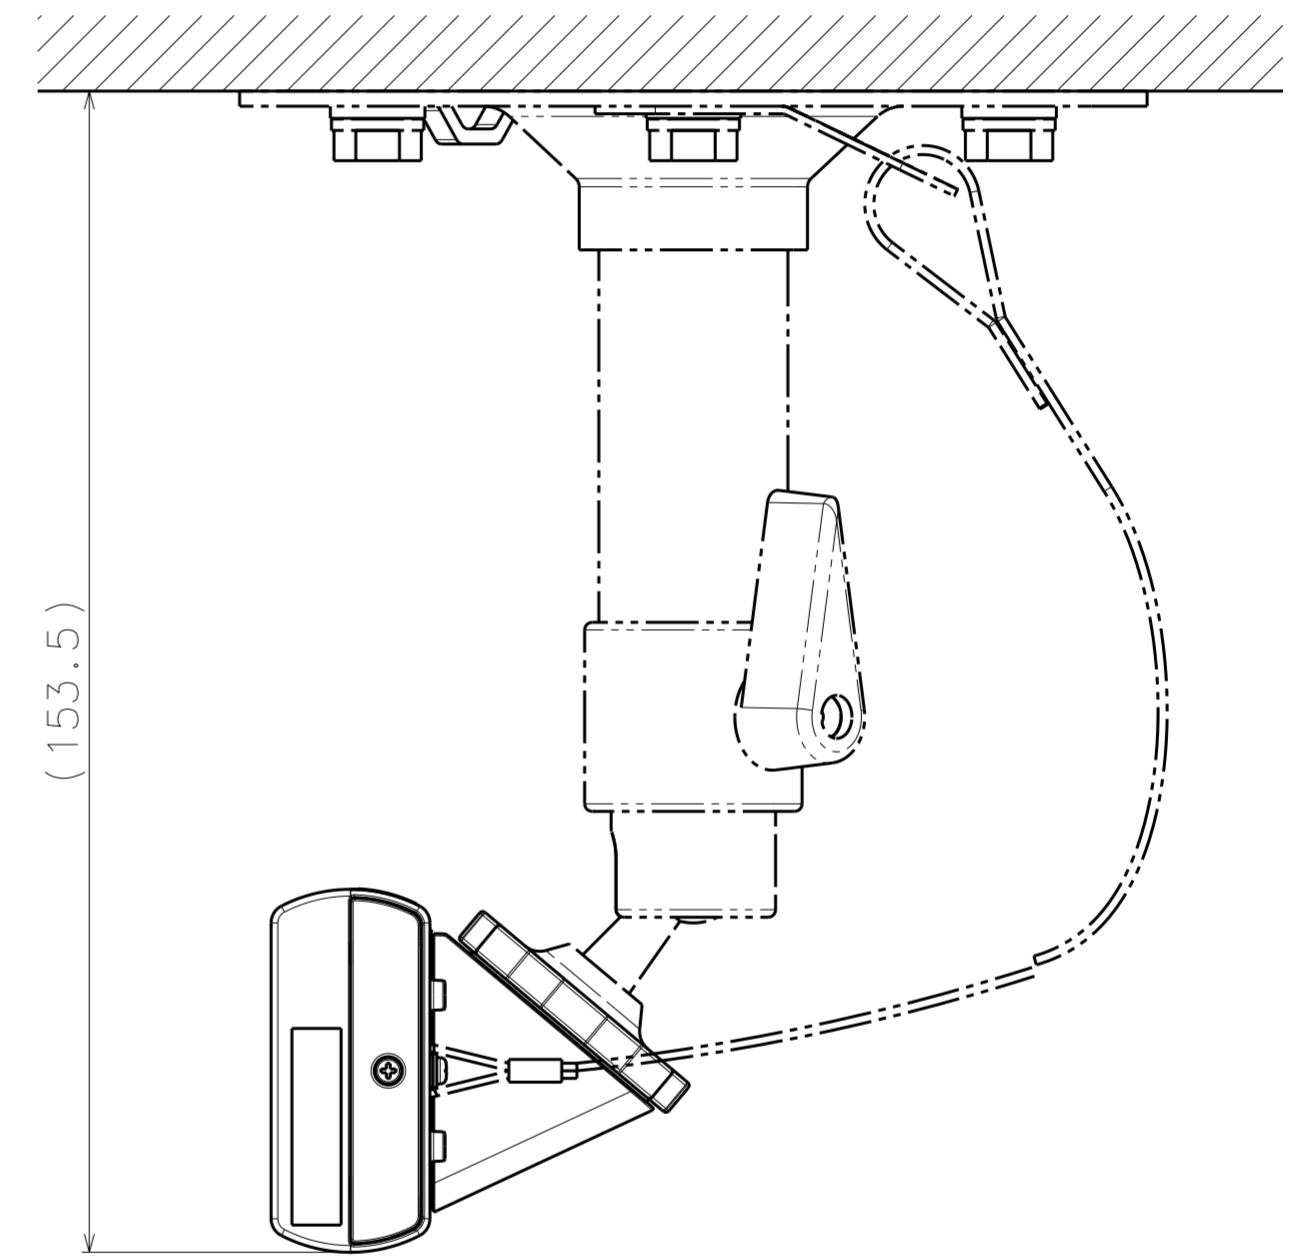

1/4-20UNC
(Depth 5.5 mm (7/32 inches))

Model number	Color
WV-S7130WUX	i-PRO white
WV-B71300-F3W	
WV-B71300-F3W1	Black

Mass : Approx. 130.5 g {0.29 lbs}

Without Mount base

Model number	Color
WV-S7130WUX	i-PRO white
WV-B71300-F3W	
WV-B71300-F3W1	Black

Mass : Approx. 102.5 g {0.23 lbs} (Without Mount base)

Inside of side cover
(S=2:1)

Attach to WV-Q180UX

Model number	Color
WV-S7130WUX	i-PRO white
WV-B71300-F3W	
WV-B71300-F3W1	Black

With Protection cover

Attach to WV-Q180UX

Model number	Color
WV-S7130WUX	i-PRO white
WV-B71300-F3W	
WV-B71300-F3W1	Black

Mass : Approx. 138.5 g {0.31 lbs}
 Approx. 110.5 g {0.24 lbs} (Without Mount base)

With Protection cover

Model number	Color
WV-B71300-F3W1	Black