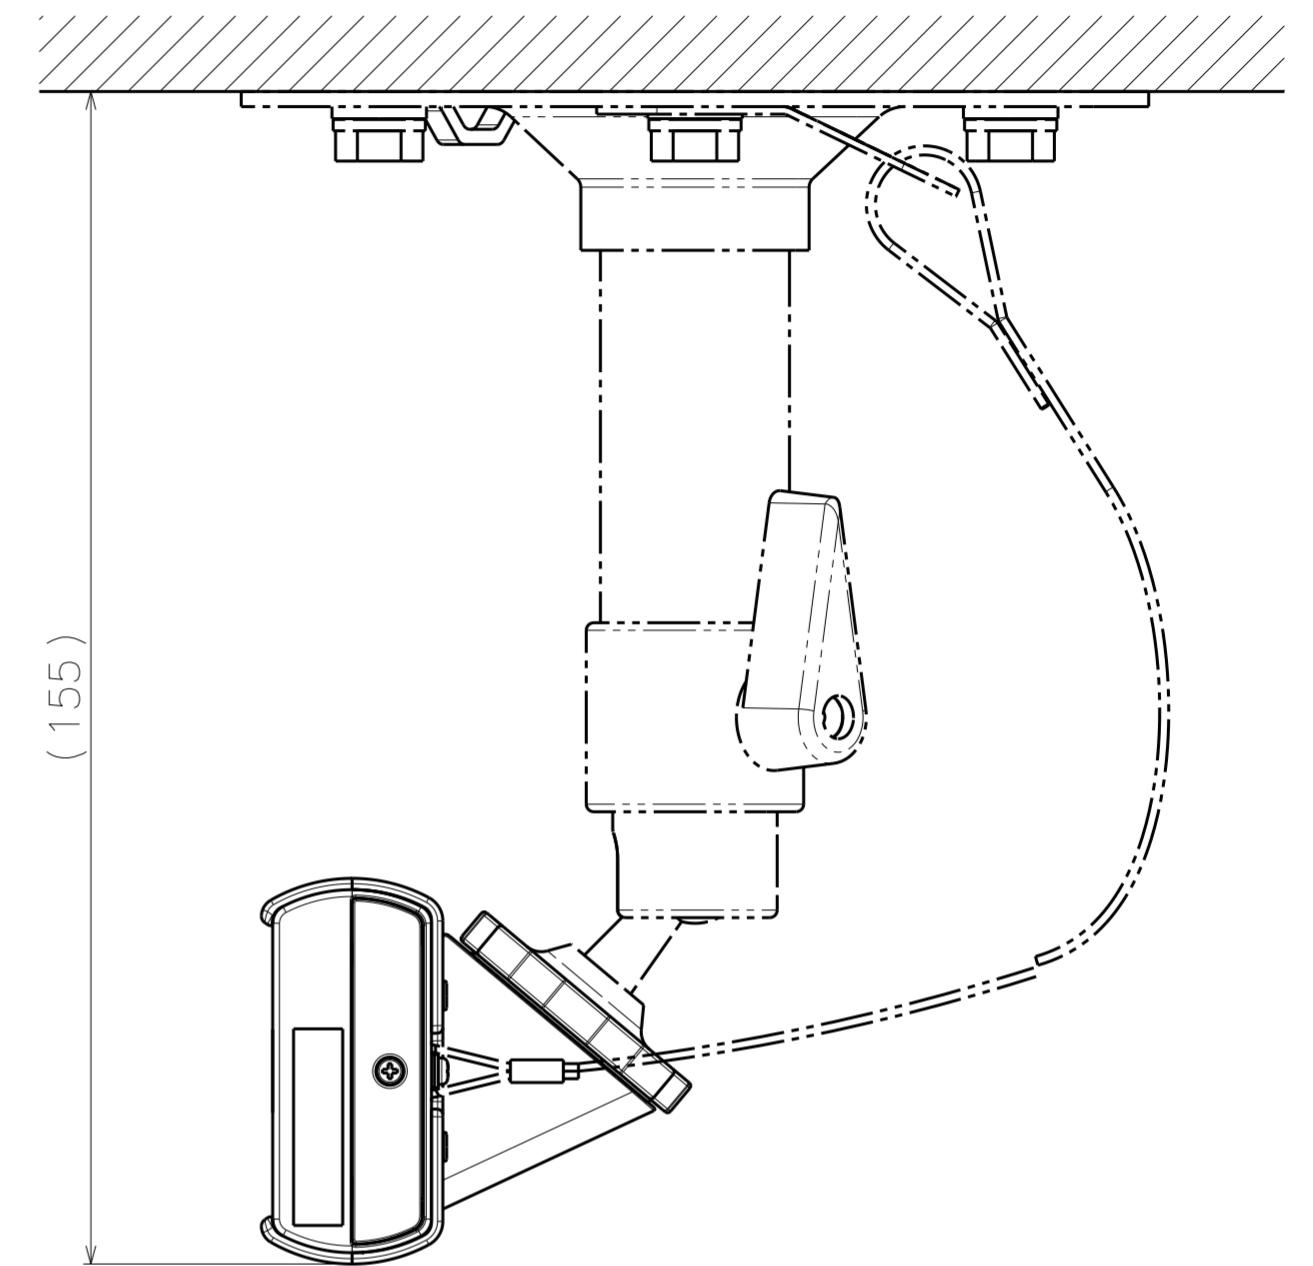

1/4-20UNC
(Depth 5.5 mm (7/32 inches))

Model number	Color
WV-S7130WUX	i-PRO white
WV-B71300-F3W	
WV-B71300-F3W1	Black

Mass : Approx. 130.5 g {0.29 lbs}

Without Mount base

Model number	Color
WV-S7130WUX	i-PRO white
WV-B71300-F3W	
WV-B71300-F3W1	Black

Mass : Approx. 102.5 g {0.23 lbs} (Without Mount base)

Inside of side cover
(S=2:1)

Attach to WV-Q180UX

Model number	Color
WV-S7130WUX	i-PRO white
WV-B71300-F3W	
WV-B71300-F3W1	Black

With Protection cover

Attach to WV-Q180UX

Model number	Color
WV-S7130WUX	i-PRO white
WV-B71300-F3W	
WV-B71300-F3W1	Black

Mass : Approx. 138.5 g {0.31 lbs}
 Approx. 110.5 g {0.24 lbs} (Without Mount base)

With Protection cover