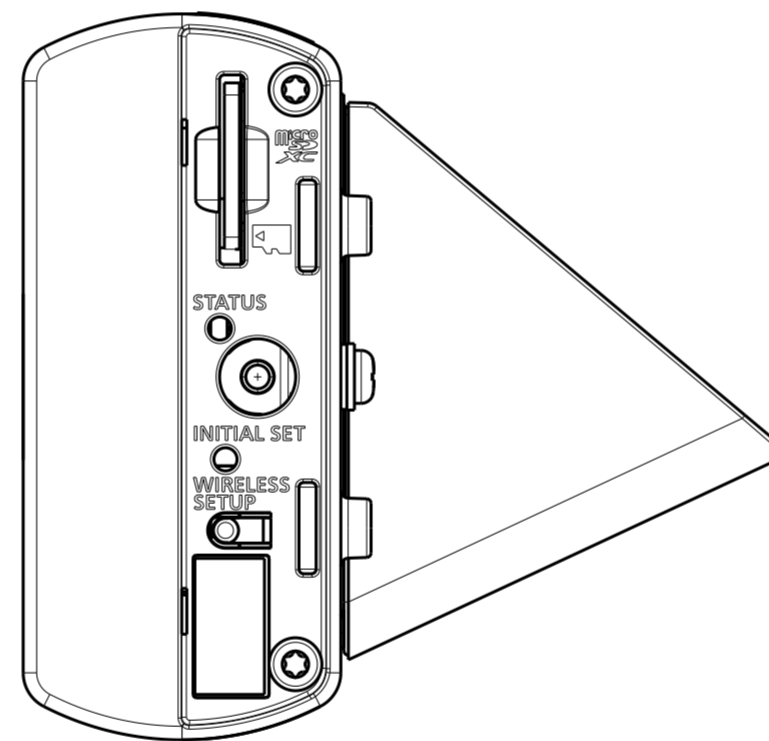

1/4-20UNC
(Depth 5.5 mm (7/32 inches))

Model number	Color
WV-S7130WUX	i-PRO white
WV-B71300-F3W	
WV-B71300-F3W1	Black

Mass : Approx. 130.5 g {0.29 lbs}

Without Mount base

Model number	Color
WV-S7130WUX	i-PRO white
WV-B71300-F3W	
WV-B71300-F3W1	Black

Mass : Approx. 102.5 g {0.23 lbs} (Without Mount base)

Inside of side cover
(S=2:1)

Attach to WV-Q180UX

Model number	Color
WV-S7130WUX	i-PRO white
WV-B71300-F3W	
WV-B71300-F3W1	Black

With Protection cover

Attach to WV-Q180UX

Model number	Color
WV-S7130WUX	i-PRO white
WV-B71300-F3W	
WV-B71300-F3W1	Black

Mass : Approx. 138.5 g {0.31 lbs}
 Approx. 110.5 g {0.24 lbs} (Without Mount base)

With Protection cover

Model number	Color
WV-B71300-F3W1	Black