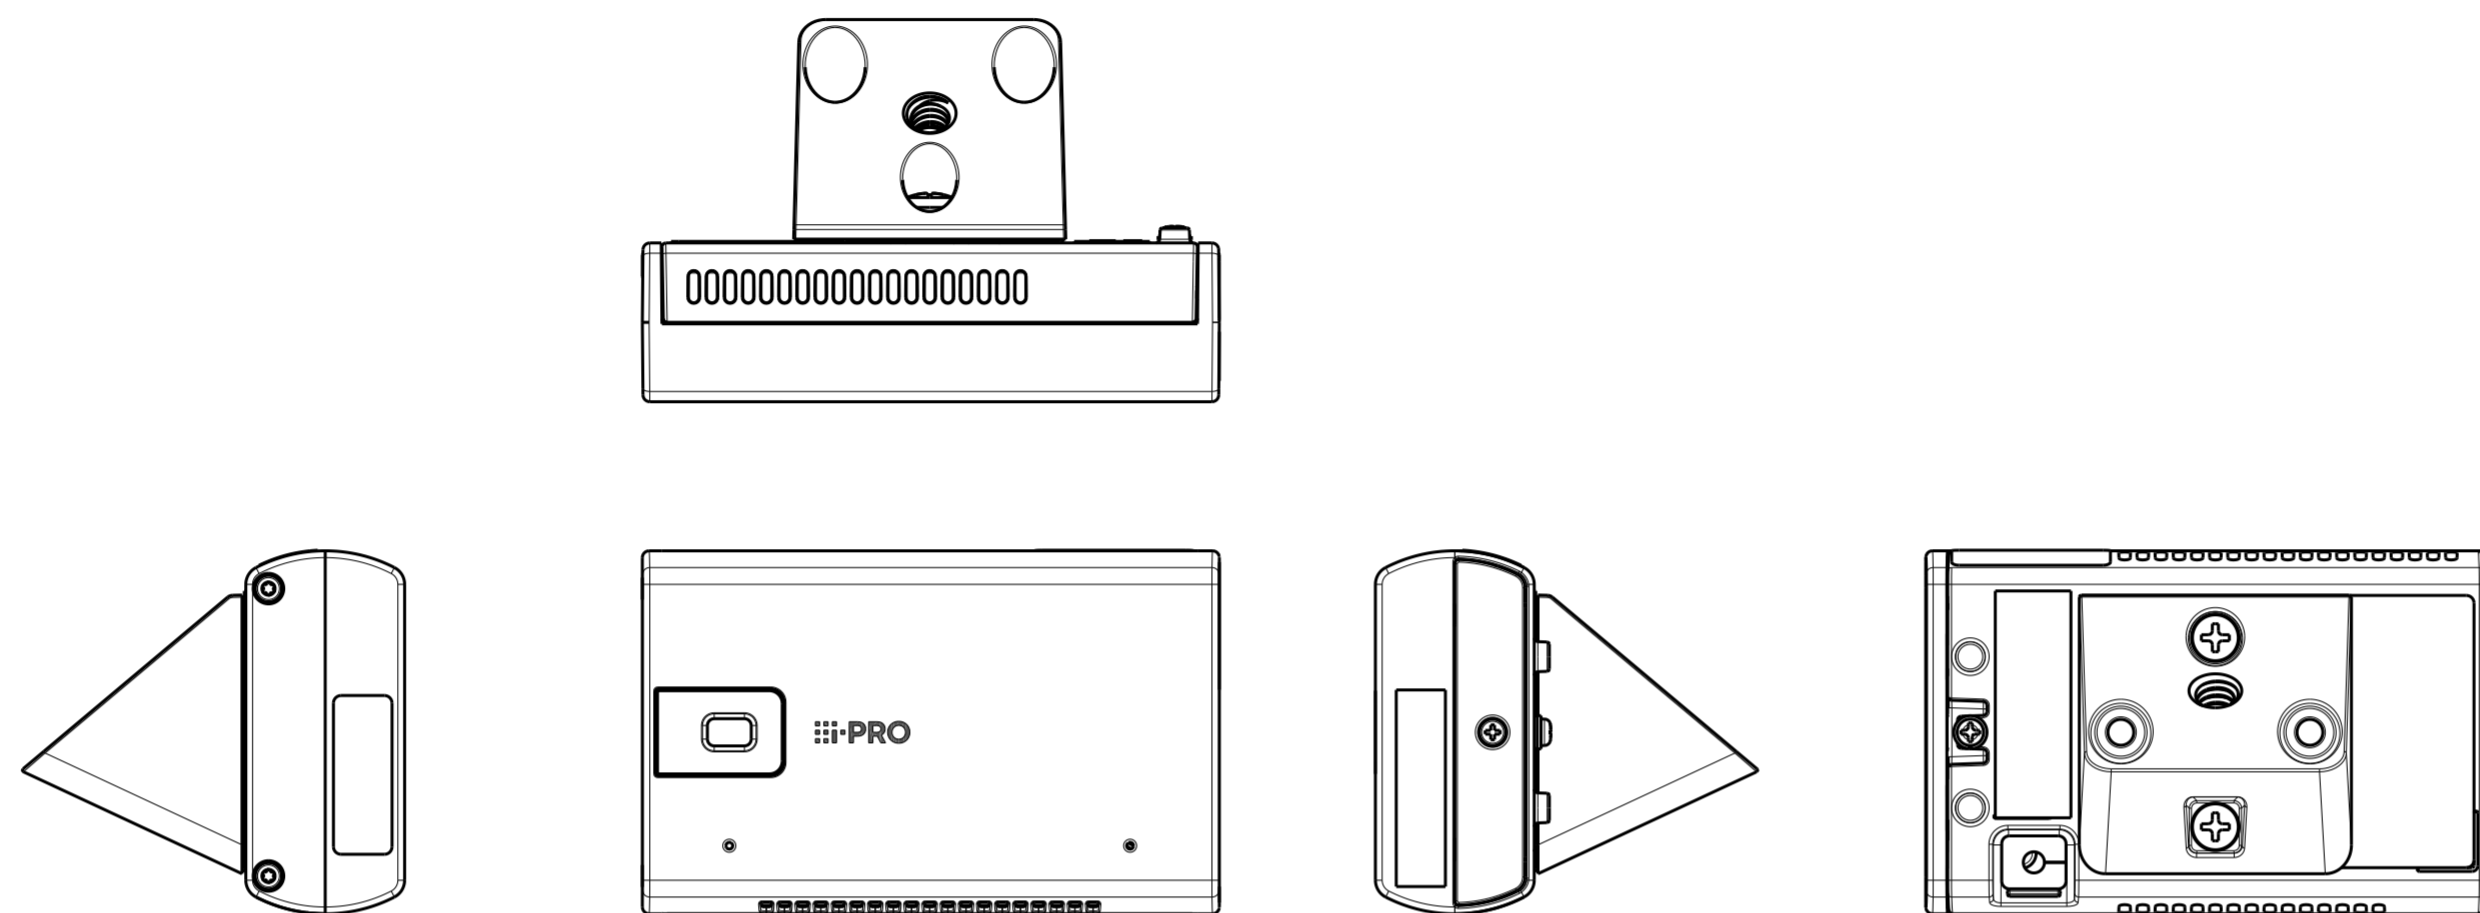

1/4-20UNC
(Depth 5.5 mm (7/32 inches))

Model number	Color
WV-S7130WUX	i-PRO white
WV-B71300-F3W	
WV-B71300-F3W1	Black

Mass : Approx. 130.5 g {0.29 lbs}

Without Mount base

Model number	Color
WV-S7130WUX	i-PRO white
WV-B71300-F3W	
WV-B71300-F3W1	Black

Mass : Approx. 102.5 g {0.23 lbs} (Without Mount base)

Inside of side cover
(S=2:1)

Attach to WV-Q180UX

Model number	Color
WV-S7130WUX	i-PRO white
WV-B71300-F3W	
WV-B71300-F3W1	Black

With Protection cover

Attach to WV-Q180UX

Model number	Color
WV-S7130WUX	i-PRO white
WV-B71300-F3W	
WV-B71300-F3W1	Black

Mass : Approx. 138.5 g {0.31 lbs}
 Approx. 110.5 g {0.24 lbs} (Without Mount base)

With Protection cover

Model number	Color
WV-B71300-F3W1	Black