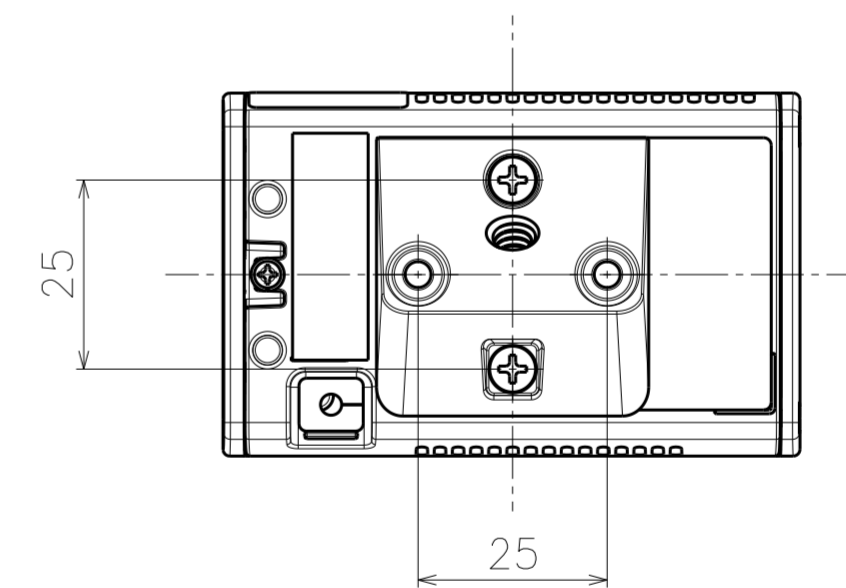

1/4-20UNC
(Depth 5.5 mm (7/32 inches))

Model number	Color
WV-S7130WUX	i-PRO white
WV-B71300-F3W	
WV-B71300-F3W1	Black

Mass : Approx. 130.5 g {0.29 lbs}

Without Mount base

Model number	Color
WV-S7130WUX	i-PRO white
WV-B71300-F3W	
WV-B71300-F3W1	Black

Mass : Approx. 102.5 g {0.23 lbs} (Without Mount base)

Inside of side cover
(S=2:1)

Attach to WV-Q180UX

Model number	Color
WV-S7130WUX	i-PRO white
WV-B71300-F3W	
WV-B71300-F3W1	Black

With Protection cover

Attach to WV-Q180UX

Model number	Color
WV-S7130WUX	i-PRO white
WV-B71300-F3W	
WV-B71300-F3W1	Black

Mass : Approx. 138.5 g {0.31 lbs}
 Approx. 110.5 g {0.24 lbs} (Without Mount base)

With Protection cover