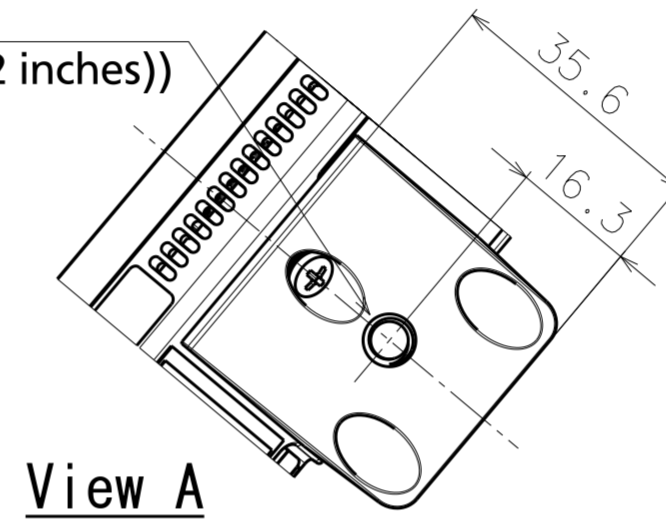

1/4-20UNC
(Depth 5.5 mm (7/32 inches))

Model number	Color
WV-S7130WUX	i-PRO white
WV-B71300-F3W	
WV-B71300-F3W1	Black

Mass : Approx. 130.5 g {0.29 lbs}

Without Mount base

Model number	Color
WV-S7130WUX	i-PRO white
WV-B71300-F3W	
WV-B71300-F3W1	Black

Mass : Approx. 102.5 g {0.23 lbs} (Without Mount base)

Inside of side cover
(S=2:1)

Attach to WV-Q180UX

Model number	Color
WV-S7130WUX	i-PRO white
WV-B71300-F3W	
WV-B71300-F3W1	Black

With Protection cover

Attach to WV-Q180UX

Model number	Color
WV-S7130WUX	i-PRO white
WV-B71300-F3W	
WV-B71300-F3W1	Black

Mass : Approx. 138.5 g {0.31 lbs}
 Approx. 110.5 g {0.24 lbs} (Without Mount base)

With Protection cover