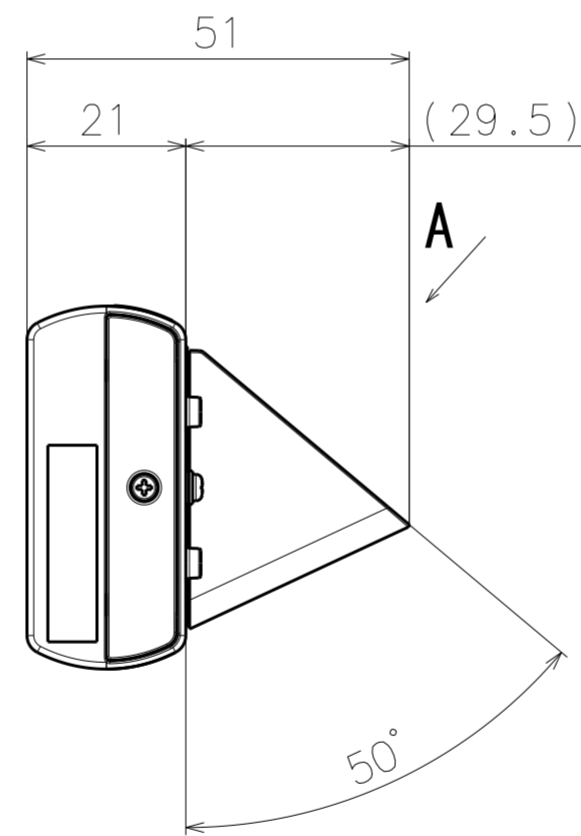

1/4-20UNC
(Depth 5.5 mm (7/32 inches))

Model number	Color
WV-S7130WUX	i-PRO white
WV-B71300-F3W	
WV-B71300-F3W1	Black

Mass : Approx. 130.5 g {0.29 lbs}

Without Mount base

Model number	Color
WV-S7130WUX	i-PRO white
WV-B71300-F3W	
WV-B71300-F3W1	Black

Mass : Approx. 102.5 g {0.23 lbs} (Without Mount base)

Inside of side cover
(S=2:1)

Attach to WV-Q180UX

Model number	Color
WV-S7130WUX	i-PRO white
WV-B71300-F3W	
WV-B71300-F3W1	Black

With Protection cover

Attach to WV-Q180UX

Model number	Color
WV-S7130WUX	i-PRO white
WV-B71300-F3W	
WV-B71300-F3W1	Black

Mass : Approx. 138.5 g {0.31 lbs}
 Approx. 110.5 g {0.24 lbs} (Without Mount base)

With Protection cover