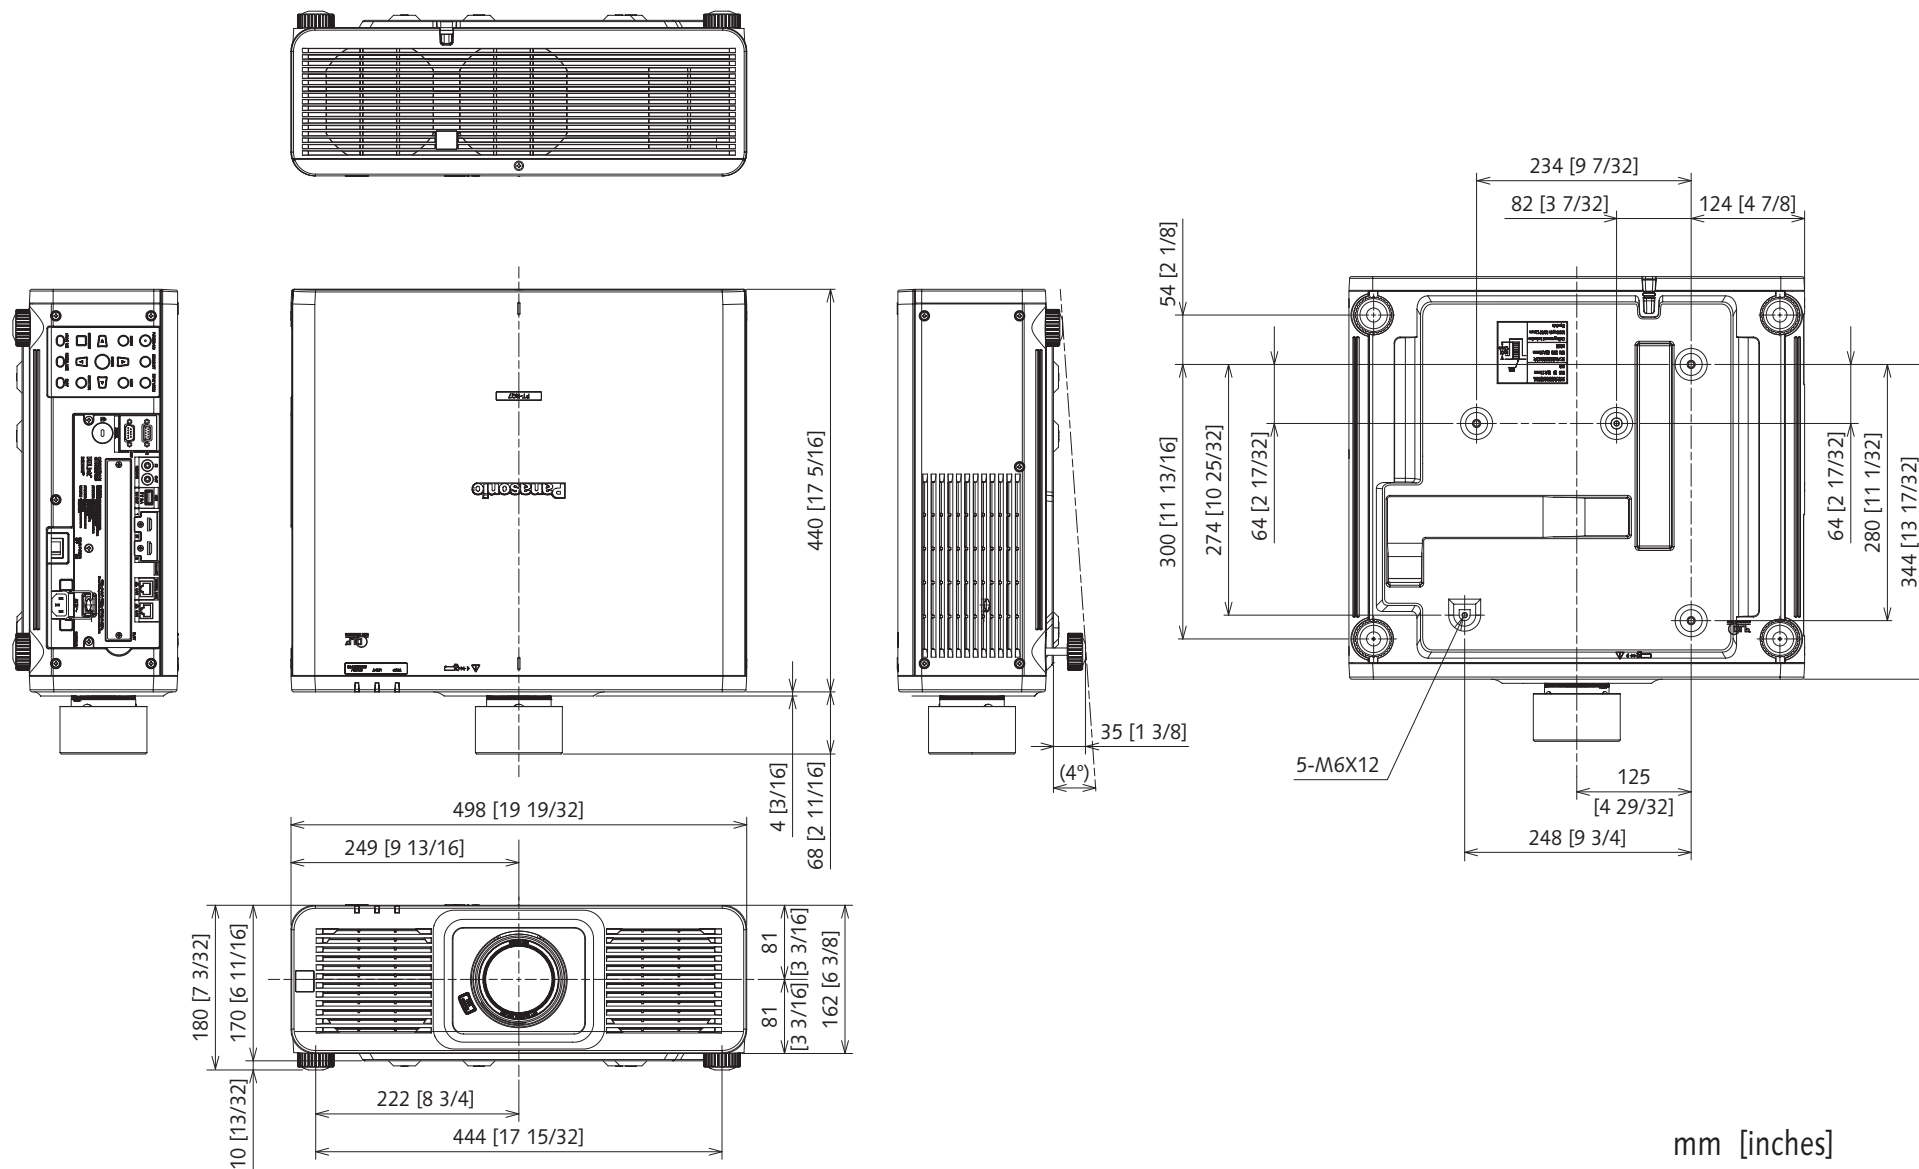

# Panasonic Projector

## PT-RQ7/RQ6, PT-RZ7/RZ6

TENTATIVE

mm [inches]

Design and specifications subject to change without notice.

Jun 2024\_01