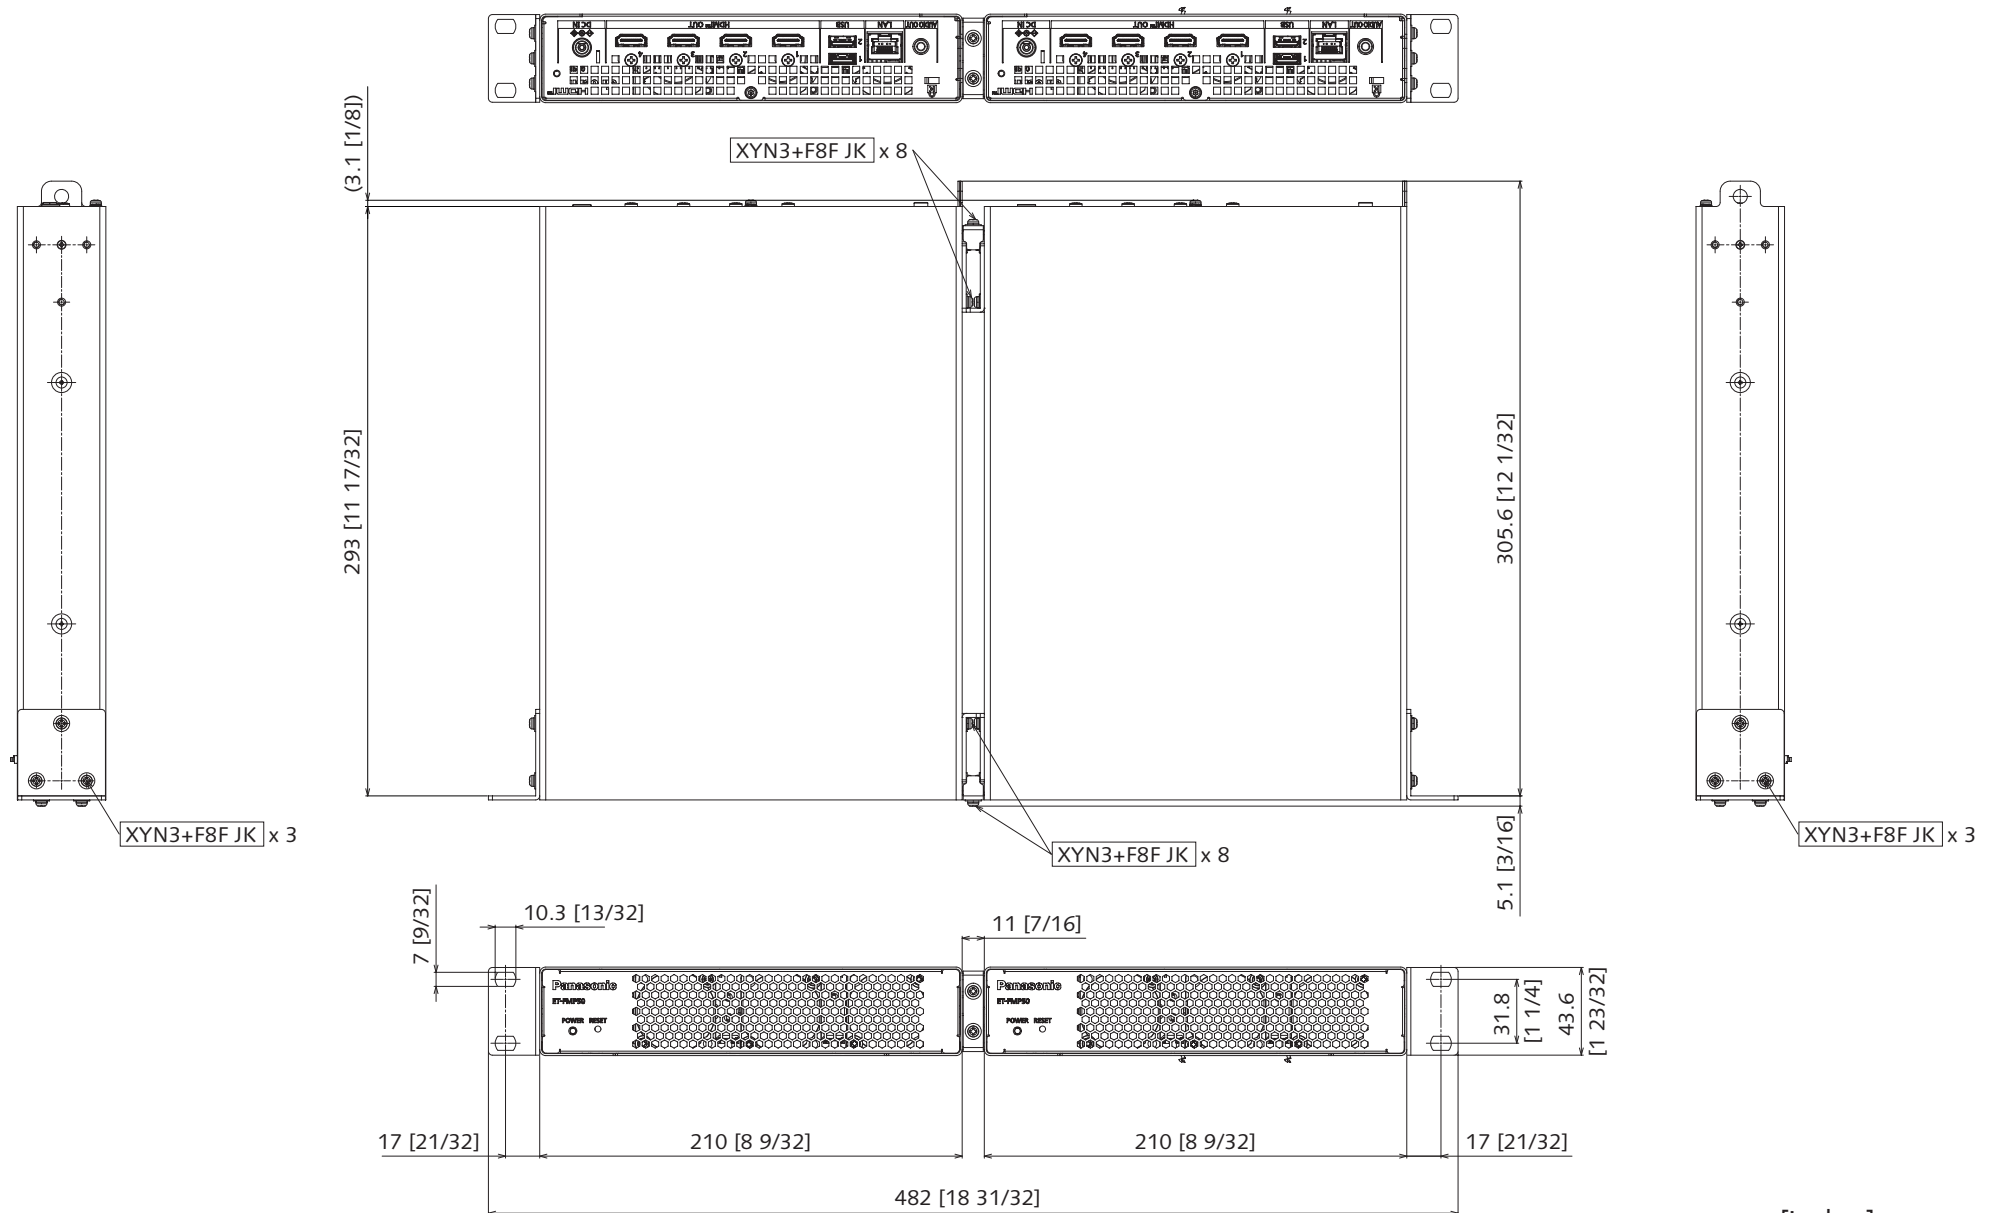

Panasonic Media Processors

ET-FMP50

mm [inches]

This drawing shows ET-FMP50 with ET-PKFMJ2.
Design and specifications subject to change without notice.