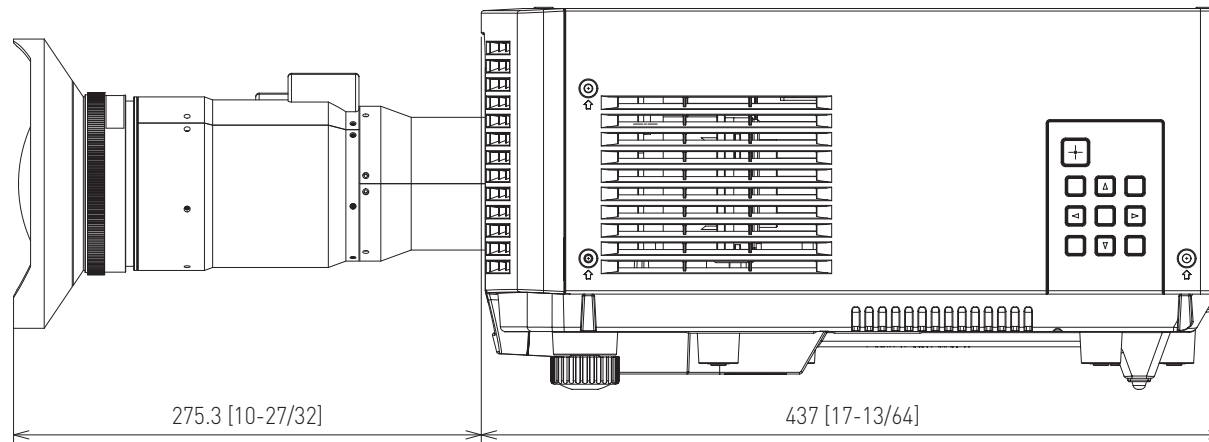

ET-ELU20

ET-ELU20+PT-MZ880/PT-MZ780/PT-MZ680

mm [inches]

Design and specifications subject to change without notice.