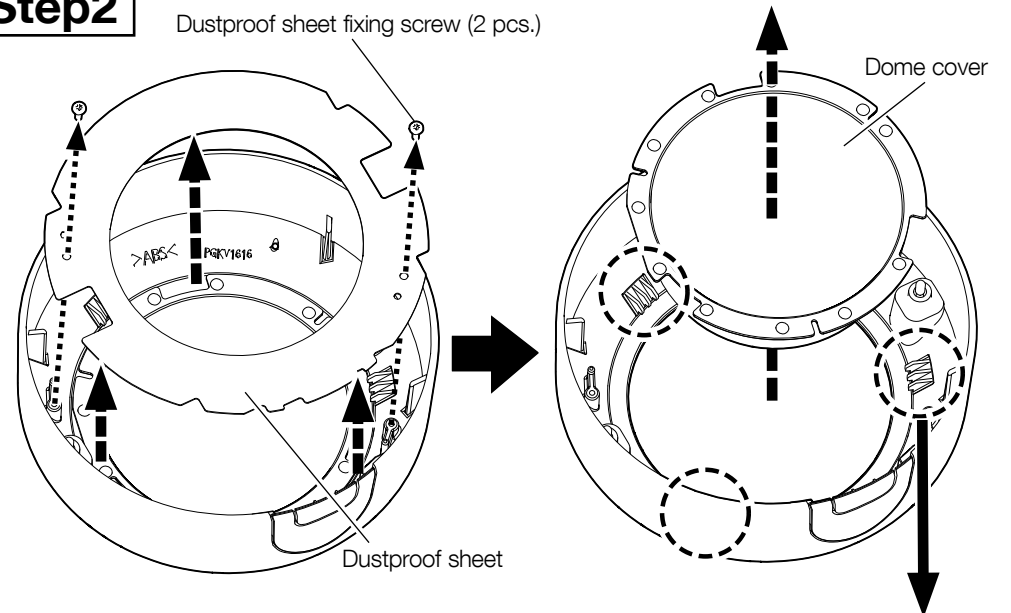

Step2

Note:

- The dome cover is locked using the enclosure hooks (3 parts). Remove one hook at a time while pushing the dome cover inwards.