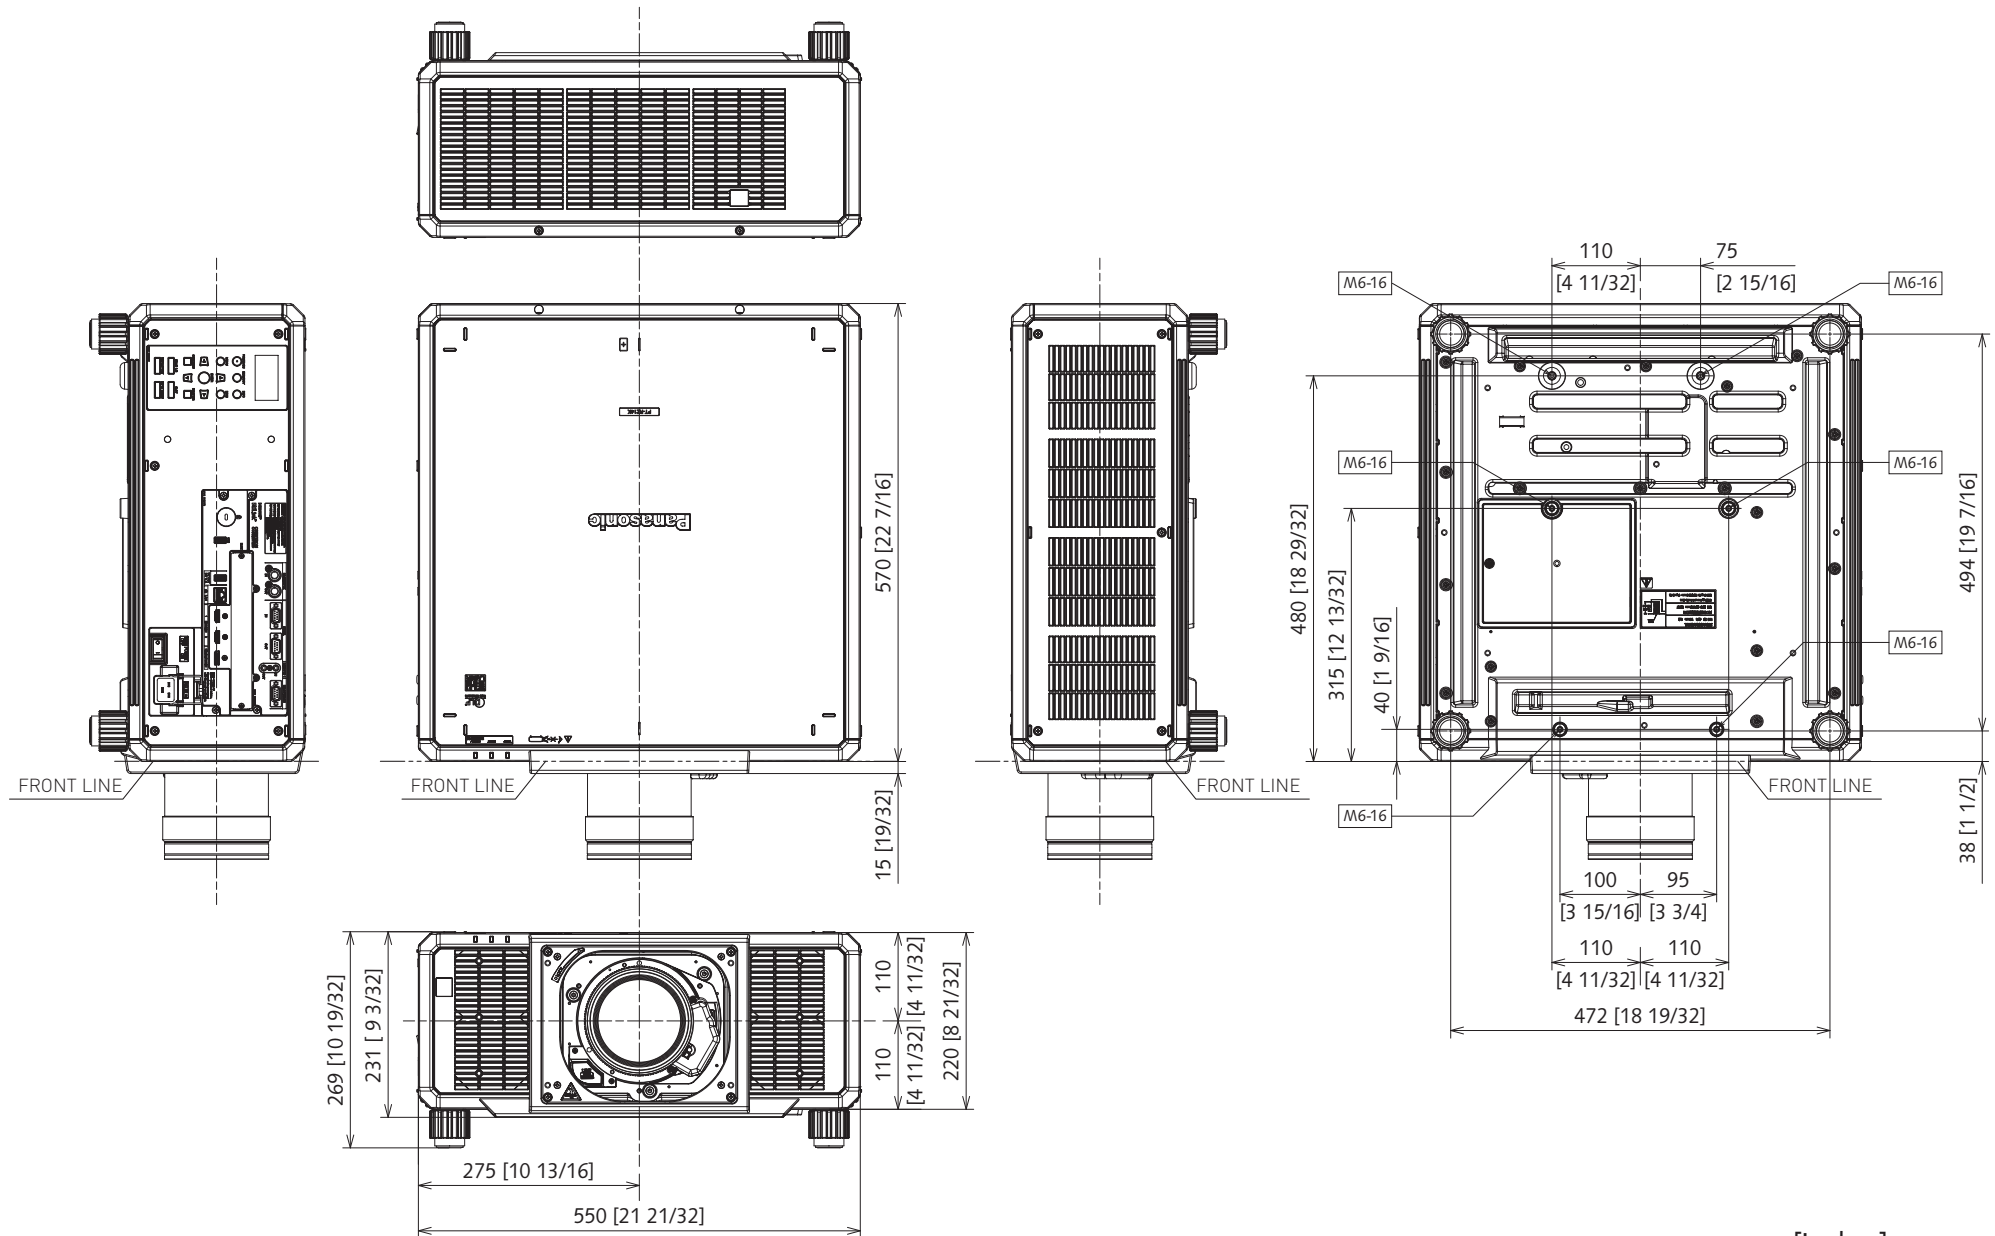

# Panasonic Projector

## PT-RZ14K

mm [inches]

Design and specifications subject to change without notice.  
This drawing shows PT-RZ14K with ET-D3LES20.